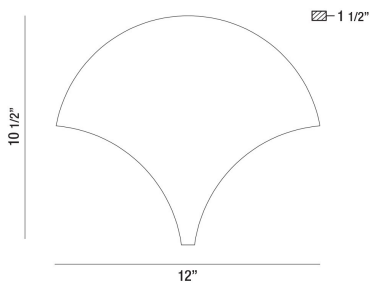

CARLAW, WALL MOUNT

PRODUCT DETAILS

No.	:	35708-018
Product Color	:	WHITE
Product Material	:	METAL
Shade / Accent Colour	:	WHITE
Shade / Accent Material	:	ACRYLIC
Width	:	12"
Height	:	10.5"
Ext	:	1.5"
Weight	:	2.9lbs

TECHNICAL DETAILS

Canopy / Backplate Length	:	12"
Canopy / Backplate Width	:	10.44"
Mounting	:	Up or Down
Location	:	DRY
Approval	:	

PROJECT INFORMATION

Job Name: Date: Type:

Comments: