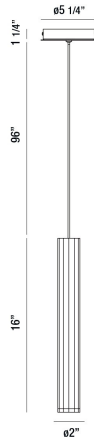

BALDWIN, 2" ROUND PENDANT

PRODUCT DETAILS

No.	:	35704-027
Product Color	:	BLACK
Product Material	:	METAL
Shade / Accent Colour	:	BLACK
Shade / Accent Material	:	ANODIZED ALUMINUM
Diameter	:	2"
Height	:	16"
Overall Height	:	113.25"
Weight	:	1.6lbs

LIGHT SOURCE DETAILS

Light Source Type	:	INTEGRATED LED
Input Voltage	:	120V
Bulb Voltage	:	120V
Total Wattage	:	4.3W
Total Lumen	:	255lm
Kelvin	:	3000K
CRI	:	90+
Dimmable	:	No

Options Available

ITEM NO.	FINISH	SHADE
35704-010	WHITE	WHITE
35704-027	BLACK	BLACK
35704-034	CHAMPAGNE	CHAMPAGNE
35704-041	GOLD	GOLD
35704-055	ALUMINUM	ALUMINUM

TECHNICAL DETAILS

Hanging Support Type	:	WIRE
Hanging Support Length	:	96"
Canopy / Backplate Height	:	1.25"
Canopy / Backplate Dia.	:	5.25"
Location	:	DRY
Approval	:	
Title 24	:	Yes

PROJECT INFORMATION