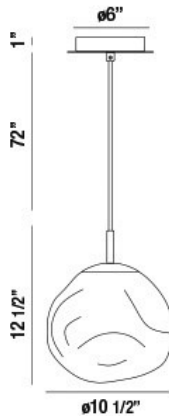

## BANKWELL, 11" ROUND PENDANT

### PRODUCT DETAILS

No.	:	34287-033
Product Color	:	CHROME
Product Material	:	METAL
Shade / Accent Colour	:	GOLD
Shade / Accent Material	:	HAND-BLOWN GLASS
Diameter	:	10.5"
Height	:	12.5"
Overall Height	:	85.5"
Weight	:	2.2lbs

### TECHNICAL DETAILS

Hanging Support Type	:	WIRE
Hanging Support Length	:	72"
Canopy / Backplate Height	:	1"
Canopy / Backplate Dia.	:	6"
Location	:	DRY
Approval	:	