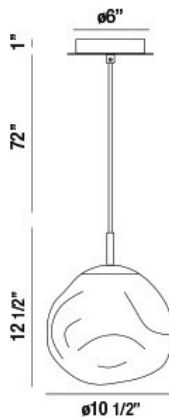

BANKWELL, 11" ROUND PENDANT

Options Available

ITEM NO.	FINISH	SHADE
34287-019	CHROME	COPPER
34287-026	CHROME	CHROME
34287-033	CHROME	GOLD

PRODUCT DETAILS

No.	:	34287-026
Product Color	:	CHROME
Product Material	:	METAL
Shade / Accent Colour	:	CHROME
Shade / Accent Material	:	HAND-BLOWN GLASS
Diameter	:	10.5"
Height	:	12.5"
Overall Height	:	85.5"
Weight	:	2.2lbs

LIGHT SOURCE DETAILS

Number of Bulbs	:	1
Light Source	:	Incandescent
Light Source Type	:	A19
Input Voltage	:	120V
Bulb Voltage	:	120V
Socket Type	:	E26
Wattage	:	60W
Total Wattage	:	60W
Bulb Included	:	No
Dimmable	:	Yes

TECHNICAL DETAILS

Hanging Support Type	:	WIRE
Hanging Support Length	:	72"
Canopy / Backplate Height	:	1"
Canopy / Backplate Dia.	:	6"
Location	:	DRY
Approval	:	

PROJECT INFORMATION

 Job Name: Date: Type: