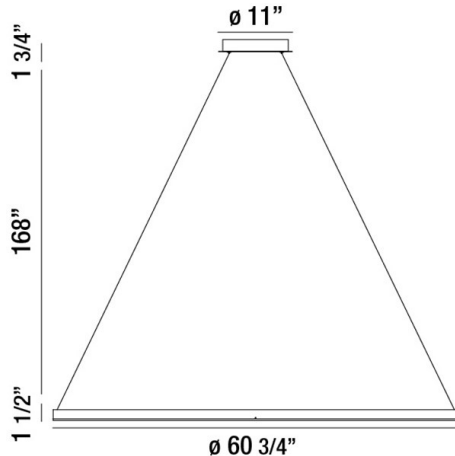

SPUNTO, 61" ROUND CHANDELIER

PRODUCT DETAILS

No.	:	31473-026
Product Color	:	MATTE BLACK
Product Material	:	METAL
Shade / Accent Colour	:	OPAL WHITE
Shade / Accent Material	:	ACRYLIC
Diameter	:	60.75"
Height	:	1.5"
Overall Height	:	171.25"
Weight	:	26lbs

LIGHT SOURCE DETAILS

Light Source Type	:	INTEGRATED LED
Input Voltage	:	120V
Bulb Voltage	:	120V
Total Wattage	:	96W
Total Lumen	:	3800lm
Kelvin	:	3000K
CRI	:	80+
Dimmable	:	Yes

Options Available

ITEM NO.	FINISH	SHADE
31473-019	SILVER	OPAL WHITE
31473-026	MATTE BLACK	OPAL WHITE

TECHNICAL DETAILS

Light Direction	:	Down
Hanging Support Type	:	AIRCRAFT CABLE
Hanging Support Length	:	168"
Canopy / Backplate Height	:	1.75"
Canopy / Backplate Dia.	:	11"
Adjustable Lamp Head	:	No
Location	:	DRY
Approval	:	