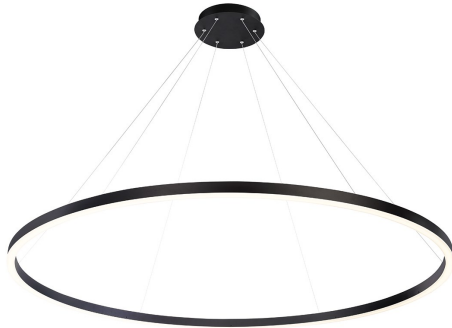

SPUNTO, 61" ROUND CHANDELIER

PRODUCT DETAILS

No.	:	31473-026
Product Color	:	MATTE BLACK
Product Material	:	METAL
Shade / Accent Colour	:	OPAL WHITE
Shade / Accent Material	:	ACRYLIC
Diameter	:	60.75"
Height	:	1.5"
Overall Height	:	171.25"
Weight	:	26lbs

LIGHT SOURCE DETAILS

Light Source Type	:	INTEGRATED LED
Input Voltage	:	120V
Bulb Voltage	:	120V
Total Wattage	:	96W
Total Lumen	:	3800lm
Kelvin	:	3000K
CRI	:	80+
Dimmable	:	Yes

Options Available

ITEM NO.	FINISH	SHADE
31473-019	SILVER	OPAL WHITE
31473-026	MATTE BLACK	OPAL WHITE

TECHNICAL DETAILS

Light Direction	:	Down
Hanging Support Type	:	AIRCRAFT CABLE
Hanging Support Length	:	168"
Canopy / Backplate Height	:	1.75"
Canopy / Backplate Dia.	:	11"
Adjustable Lamp Head	:	No
Location	:	DRY
Approval	:	