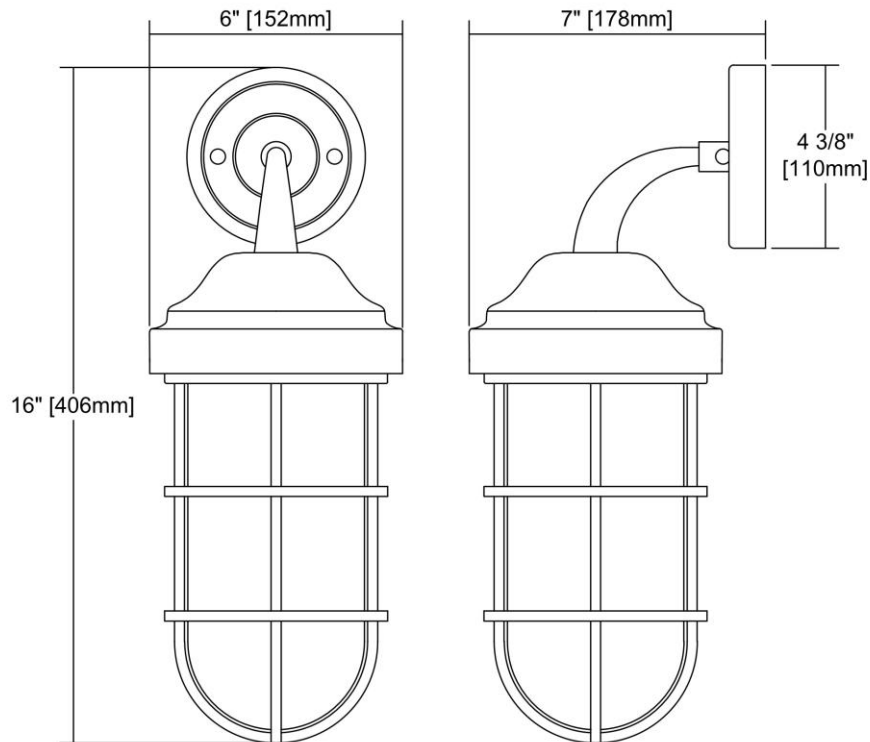

ITEM #:	66365/1
UPC	748119089034
Description	Seaport 1-Light Wall Lamp in Oil Rubbed Bronze with Clear Glass
Finish	Oil Rubbed Bronze
Materials	Glass, Steel
Brand	ELK Lighting
Collection	Seaport
Category	Indoor Lighting
Type	Sconce

ITEM DIMENSIONS				RATINGS & SPECIFICATIONS				
Width	6 inches			Safety Rating	UL		Certification	N/A
Depth	8 inches			ADA Compliant	N/A		Voltage	N/A
Height	16 inches			BULBS / SOCKETS				
Weight	4 pounds			Quantity	1		Wattage	60 watts
ADDITIONAL DIMENSIONS				Included	No		Type	A19 (E26 Medium Base)
Backplate / Canopy	4.25x4.25			Other	N/A			
HCWO	N/A			CHAIN / CORD INFORMATION				
Min. Extension	N/A			Chain	N/A		Cord	N/A
Max. Extension	N/A			SHADE / GLASS DETAILS				
OVERALL HEIGHT				Shade/Glass Description	Clear Glass			
Min.	N/A		Max.	N/A				
EXTENSION ROD(S)				Width	N/A		Height	N/A
N/A				Width at Top	N/A		Width at Bottom	N/A