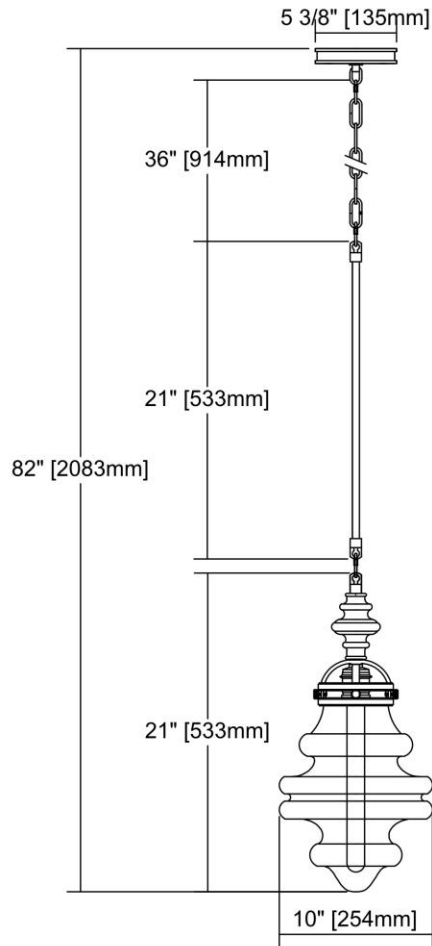


	ITEM #:	66127/1
	UPC	748119100944
	Description	Gramercy 1-Light Mini Pendant in Oil Rubbed Bronze with Clear Glass
	Finish	Oil Rubbed Bronze
	Materials	Glass, Metal
	Brand	ELK Lighting
	Collection	Gramercy
	Category	Indoor Lighting
	Type	Mini Pendant

ITEM DIMENSIONS				RATINGS & SPECIFICATIONS				
Width	10 inches			Safety Rating	UL		Certification	N/A
Depth	10 inches			ADA Compliant	N/A		Voltage	N/A
Height	21 inches			BULBS / SOCKETS				
Weight	6 pounds			Quantity	1	Wattage	60 watts	
ADDITIONAL DIMENSIONS				Included	No		Type	A19 (E26 Medium Base)
Backplate / Canopy	N/A			Other	N/A			
HCWO	N/A			CHAIN / CORD INFORMATION				
Min. Extension	N/A			Chain	N/A		Cord	N/A
Max. Extension	N/A			SHADE / GLASS DETAILS				
OVERALL HEIGHT				Shade/Glass Description	Clear Glass			
Min.	N/A		Max.	N/A				
EXTENSION ROD(S)				Width	N/A		Height	N/A
N/A				Width at Top	N/A		Width at Bottom	N/A