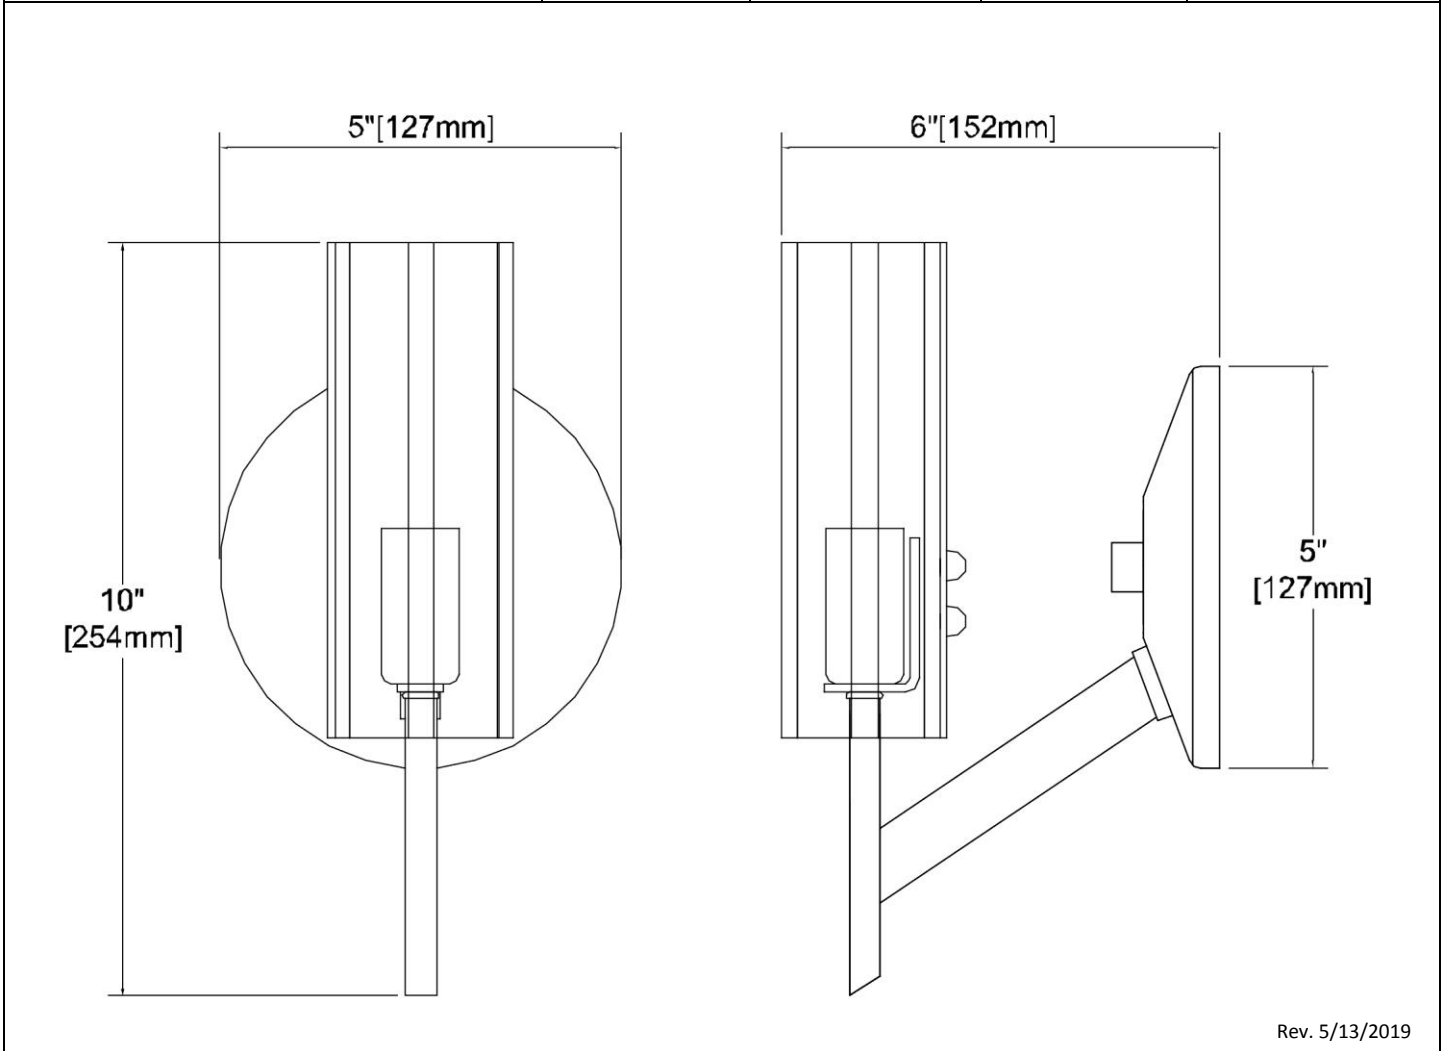


	ITEM #:	55070/1
	UPC	748119135564
	Description	Aspire 1-Light Sconce in Black Nickel with Ribbed Crystal
	Finish	Black Nickel, Polished Nickel
	Materials	Glass, Steel
	Brand	ELK Lighting
	Collection	Aspire
	Category	Indoor Lighting
	Type	Sconce

ITEM DIMENSIONS				RATINGS & SPECIFICATIONS				
Width	5 inches			Safety Rating	UL		Certification	Dry locations
Depth	6 inches			ADA Compliant	N/A		Voltage	120
Height	10 inches			BULBS / SOCKETS				
Weight	1 pounds			Quantity	1	Wattage	60 watts	
ADDITIONAL DIMENSIONS				Included	No		Type	Torpedo (E12 Candelabra Base)
Backplate / Canopy	5 diameter			Other	N/A			
HCWO	N/A			CHAIN / CORD INFORMATION				
Min. Extension	N/A			Chain	N/A		Cord	8 inches
Max. Extension	N/A			SHADE / GLASS DETAILS				
OVERALL HEIGHT				Shade/Glass Description	Ribbed crystal			
Min.	N/A		Max.	N/A				
EXTENSION ROD(S)				Width	2.25 inches		Height	6 inches
N/A				Width at Top	N/A		Width at Bottom	N/A