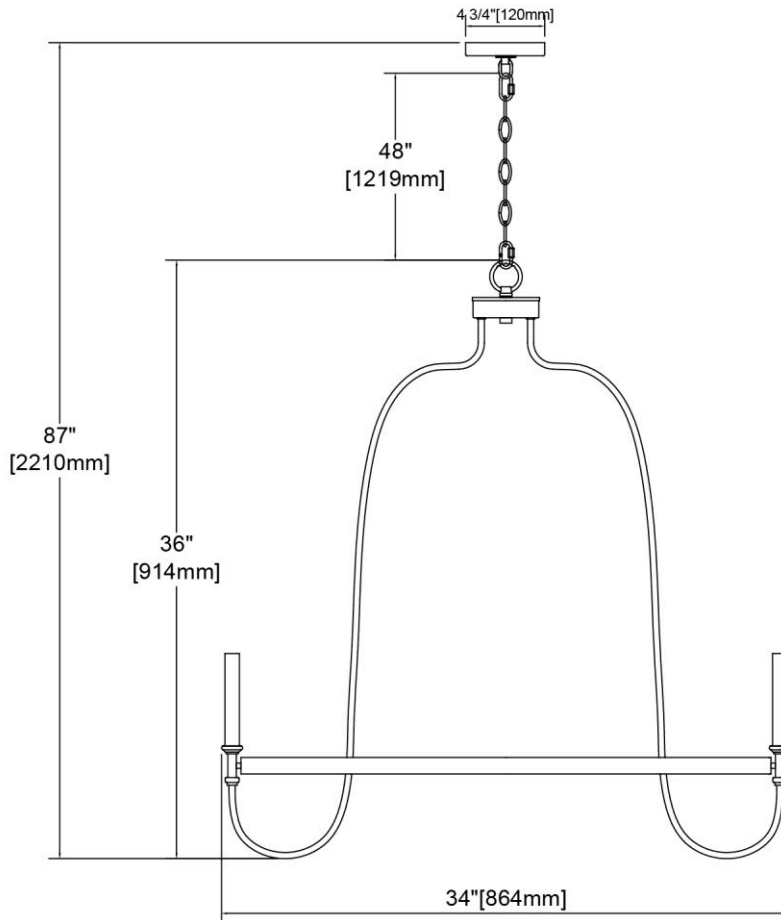

<b>ITEM #:</b>	46384/9
<b>UPC</b>	748119139319
<b>Description</b>	Wickshire 9-Light Chandelier in Matte Black
<b>Finish</b>	Matte Black
<b>Materials</b>	Steel
<b>Brand</b>	ELK Lighting
<b>Collection</b>	Wickshire
<b>Category</b>	Indoor Lighting
<b>Type</b>	Chandelier

ITEM DIMENSIONS				RATINGS & SPECIFICATIONS				
<b>Width</b>	34 inches			<b>Safety Rating</b>	ETL		<b>Certification</b>	Dry locations
<b>Depth</b>	34 inches			<b>ADA Compliant</b>	N/A		<b>Voltage</b>	120 volts
<b>Height</b>	36 inches			<b>BULBS / SOCKETS</b>				
<b>Weight</b>	13 pounds			<b>Quantity</b>	9	<b>Wattage</b>	60 watts	
<b>ADDITIONAL DIMENSIONS</b>				<b>Included</b>	No	<b>Type</b>	Torpedo (E12 Candelabra Base)	
<b>Backplate / Canopy</b>	4.75 diameter			<b>Other</b>	N/A			
<b>HCWO</b>	N/A			<b>CHAIN / CORD INFORMATION</b>				
<b>Min. Extension</b>	N/A			<b>Chain</b>	48 inches	<b>Cord</b>	96 inches - Black	
<b>Max. Extension</b>	N/A			<b>SHADE / GLASS DETAILS</b>				
<b>OVERALL HEIGHT</b>				<b>Shade/Glass Description</b>	No Shade/Glass			
<b>Min.</b>	39 inches	<b>Max.</b>	87 inches					
<b>EXTENSION ROD(S)</b>				<b>Width</b>	N/A		<b>Height</b>	N/A
N/A				<b>Width at Top</b>	N/A		<b>Width at Bottom</b>	N/A