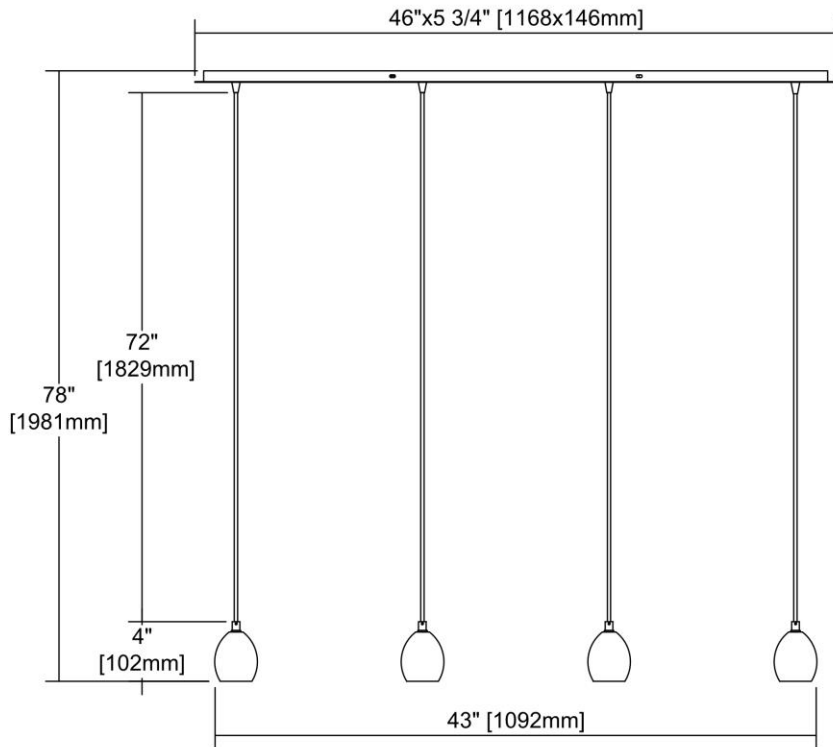

ITEM #:	32221/4LP
UPC	748119126258
Description	Socketholder 4-Light Linear Pendant Fixture in Polished Chrome
Finish	Polished Chrome
Materials	Glass, Metal
Brand	ELK Lighting
Collection	Socketholder
Category	Indoor Lighting
Type	Mini Pendant

ITEM DIMENSIONS				RATINGS & SPECIFICATIONS				
Width	46 inches			Safety Rating	N/A		Certification	N/A
Depth	3 inches			ADA Compliant	N/A		Voltage	N/A
Height	4 inches			BULBS / SOCKETS				
Weight	14 pounds			Quantity	4	Wattage	60 watts	
ADDITIONAL DIMENSIONS				Included	No		Type	A19 (E26 Medium Base)
Backplate / Canopy	46x6			Other	N/A			
HCWO	N/A			CHAIN / CORD INFORMATION				
Min. Extension	N/A			Chain	N/A		Cord	N/A
Max. Extension	N/A			SHADE / GLASS DETAILS				
OVERALL HEIGHT				Shade/Glass Description	No Shade/Glass			
Min.	N/A		Max.	N/A				
EXTENSION ROD(S)				Width	N/A		Height	N/A
N/A				Width at Top	N/A		Width at Bottom	N/A