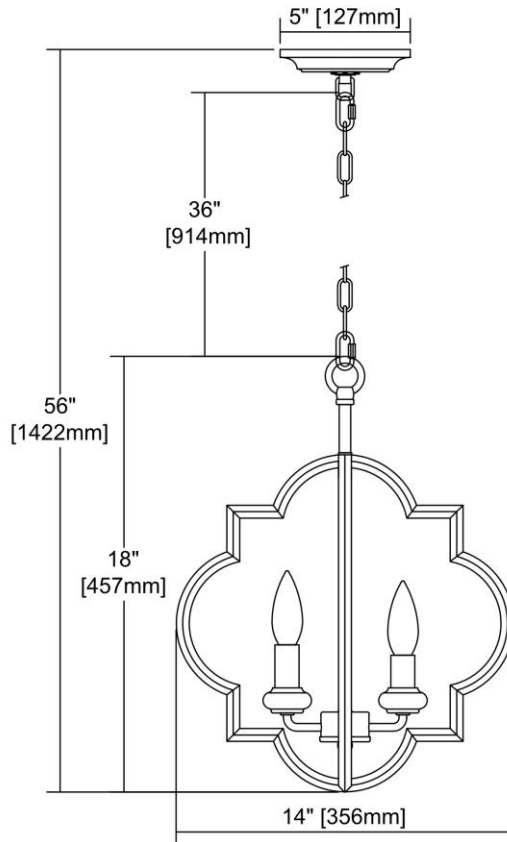


	<b>ITEM #:</b>	31826/4
	<b>UPC</b>	748119111230
	<b>Description</b>	Chandette 4-Light Chandelier in Matte Gold
	<b>Finish</b>	Matte Gold
	<b>Materials</b>	Metal
	<b>Brand</b>	ELK Lighting
	<b>Collection</b>	Chandette
	<b>Category</b>	Indoor Lighting
	<b>Type</b>	Chandelier

ITEM DIMENSIONS				RATINGS & SPECIFICATIONS				
<b>Width</b>	14 inches			<b>Safety Rating</b>	UL		<b>Certification</b>	N/A
<b>Depth</b>	14 inches			<b>ADA Compliant</b>	N/A		<b>Voltage</b>	N/A
<b>Height</b>	18 inches			<b>BULBS / SOCKETS</b>				
<b>Weight</b>	3 pounds			<b>Quantity</b>	4		<b>Wattage</b>	60 watts
ADDITIONAL DIMENSIONS				<b>Included</b>	No		<b>Type</b>	B11 (E12 Candelabra Base)
<b>Backplate / Canopy</b>	5x5			<b>Other</b>	N/A			
<b>HCWO</b>	N/A			CHAIN / CORD INFORMATION				
<b>Min. Extension</b>	N/A			<b>Chain</b>	N/A		<b>Cord</b>	N/A
<b>Max. Extension</b>	N/A			SHADE / GLASS DETAILS				
OVERALL HEIGHT				<b>Shade/Glass Description</b>	No Shade/Glass			
<b>Min.</b>	N/A		<b>Max.</b>	N/A				
EXTENSION ROD(S)				<b>Width</b>	N/A		<b>Height</b>	N/A
N/A				<b>Width at Top</b>	N/A		<b>Width at Bottom</b>	N/A