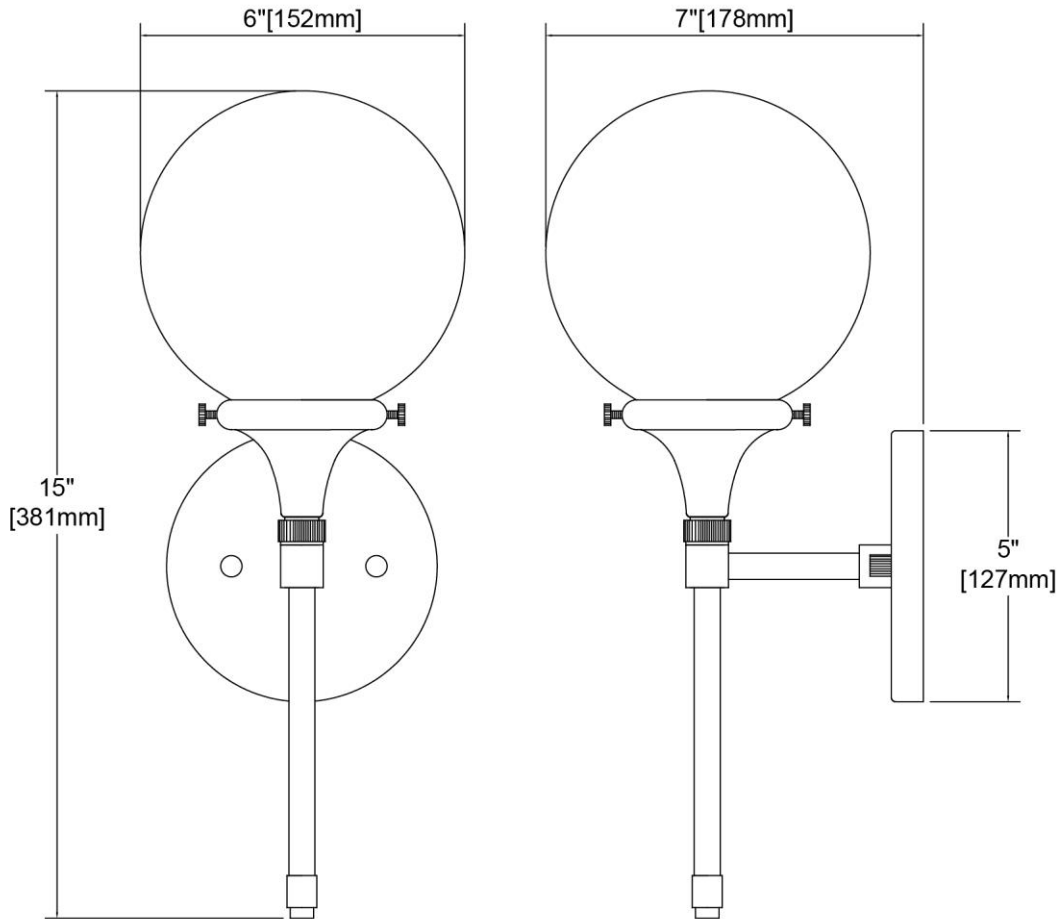

	<b>ITEM #:</b>	30140/1
	<b>UPC</b>	748119137759
	<b>Description</b>	Beverly Hills 1-Light Sconce in Satin Brass with White Feathered Glass
	<b>Finish</b>	Satin Brass
	<b>Materials</b>	Glass, Steel
	<b>Brand</b>	ELK Lighting
	<b>Collection</b>	Beverly Hills
	<b>Category</b>	Indoor Lighting
	<b>Type</b>	Sconce

ITEM DIMENSIONS				RATINGS & SPECIFICATIONS				
<b>Width</b>	6 inches			<b>Safety Rating</b>	ETL		<b>Certification</b>	Dry locations
<b>Depth</b>	7 inches			<b>ADA Compliant</b>	N/A		<b>Voltage</b>	120 volts
<b>Height</b>	15 inches			<b>BULBS / SOCKETS</b>				
<b>Weight</b>	2 pounds			<b>Quantity</b>	1	<b>Wattage</b>	60 watts	
ADDITIONAL DIMENSIONS				<b>Included</b>	No	<b>Type</b>	Torpedo (E12 Candelabra Base)	
<b>Backplate / Canopy</b>	5 diameter			<b>Other</b>	N/A			
<b>HCWO</b>	N/A			CHAIN / CORD INFORMATION				
<b>Min. Extension</b>	N/A			<b>Chain</b>	N/A	<b>Cord</b>	8 inches	
<b>Max. Extension</b>	N/A			SHADE / GLASS DETAILS				
OVERALL HEIGHT				<b>Shade/Glass Description</b>	White Feathered Glass			
<b>Min.</b>	N/A		<b>Max.</b>	N/A				
EXTENSION ROD(S)				<b>Width</b>	6 inches		<b>Height</b>	6 inches
N/A				<b>Width at Top</b>	N/A		<b>Width at Bottom</b>	N/A