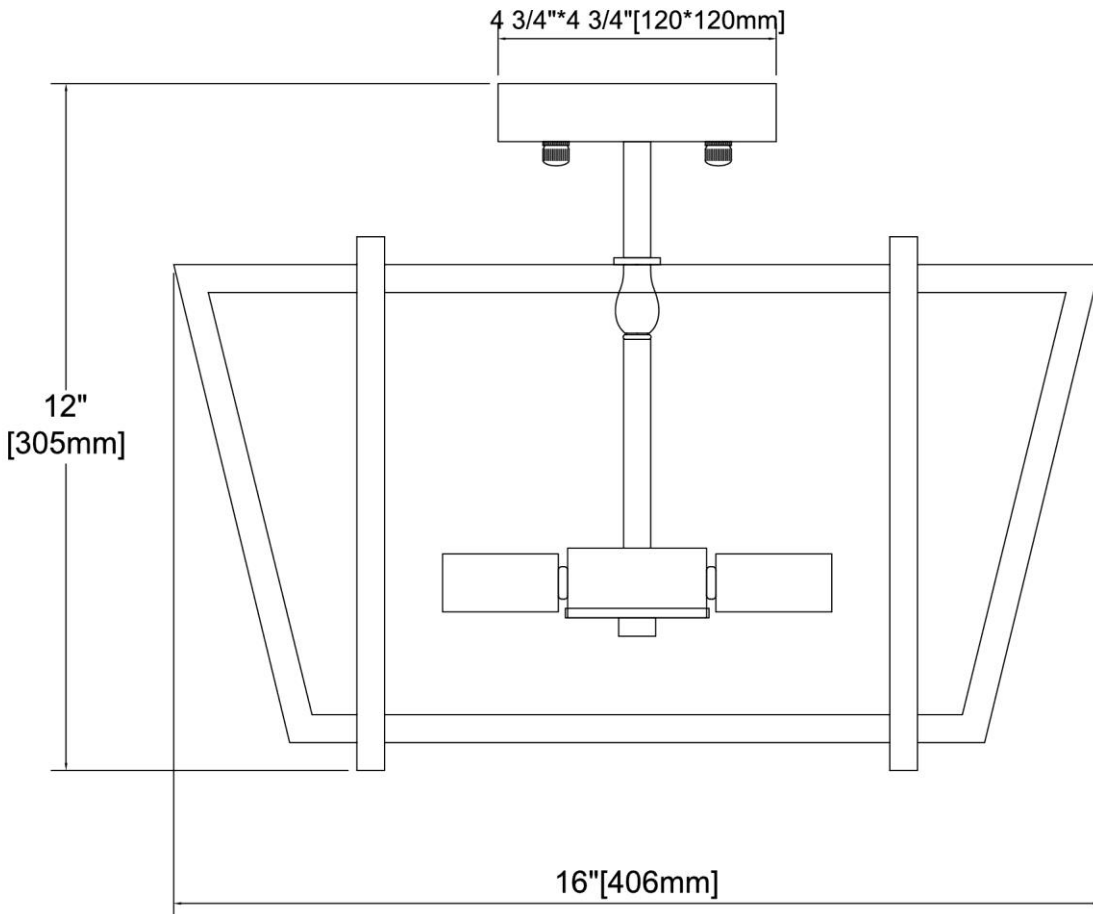

ITEM #:	18354/4
UPC	748119141213
Description	Bridgette 4-Light Semi Flush in Matte Black and Satin Brass
Finish	Matte Black, Satin Brass
Materials	Steel
Brand	ELK Lighting
Collection	Bridgette
Category	Indoor Lighting
Type	Semi Flush Mount

ITEM DIMENSIONS				RATINGS & SPECIFICATIONS				
Width	16 inches			Safety Rating	UL		Certification	Dry locations
Depth	16 inches			ADA Compliant	N/A		Voltage	120 volts
Height	12 inches			BULBS / SOCKETS				
Weight	5 pounds			Quantity	4	Wattage	60 watts	
ADDITIONAL DIMENSIONS				Included	No	Type	Torpedo (E12 Candelabra Base)	
Backplate / Canopy	4.75x4.75			Other	N/A			
HCWO	N/A			CHAIN / CORD INFORMATION				
Min. Extension	N/A			Chain	N/A	Cord	8 inches	
Max. Extension	N/A			SHADE / GLASS DETAILS				
OVERALL HEIGHT				Shade/Glass Description	No Shade/Glass			
Min.	N/A		Max.	N/A				
EXTENSION ROD(S)				Width	N/A		Height	N/A
N/A				Width at Top	N/A		Width at Bottom	N/A