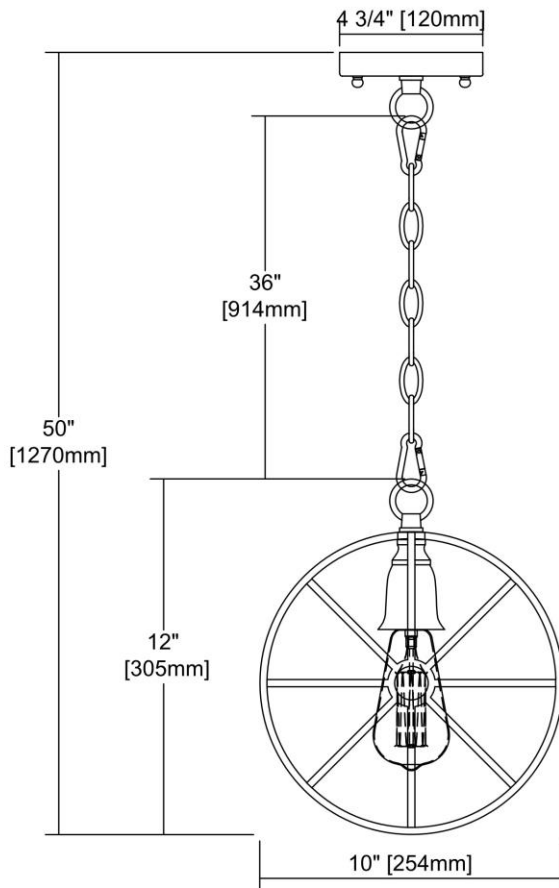


	ITEM #:	14241/1
	UPC	748119086729
	Description	Yardley 1-Light Mini Pendant in Oil Rubbed Bronze with Wire Cage
	Finish	Oil Rubbed Bronze
	Materials	Metal
	Brand	ELK Lighting
	Collection	Yardley
	Category	Indoor Lighting
	Type	Mini Pendant

ITEM DIMENSIONS				RATINGS & SPECIFICATIONS				
Width	10 inches			Safety Rating	UL		Certification	N/A
Depth	10 inches			ADA Compliant	N/A		Voltage	N/A
Height	12 inches			BULBS / SOCKETS				
Weight	3 pounds			Quantity	1		Wattage	60 watts
ADDITIONAL DIMENSIONS				Included	No		Type	A19 (E26 Medium Base)
Backplate / Canopy	4.75x4.75			Other	N/A			
HCWO	N/A			CHAIN / CORD INFORMATION				
Min. Extension	N/A			Chain	N/A		Cord	N/A
Max. Extension	N/A			SHADE / GLASS DETAILS				
OVERALL HEIGHT				Shade/Glass Description	Wire Cage			
Min.	N/A		Max.	N/A				
EXTENSION ROD(S)				Width	10 inches		Height	N/A
N/A				Width at Top	N/A		Width at Bottom	N/A