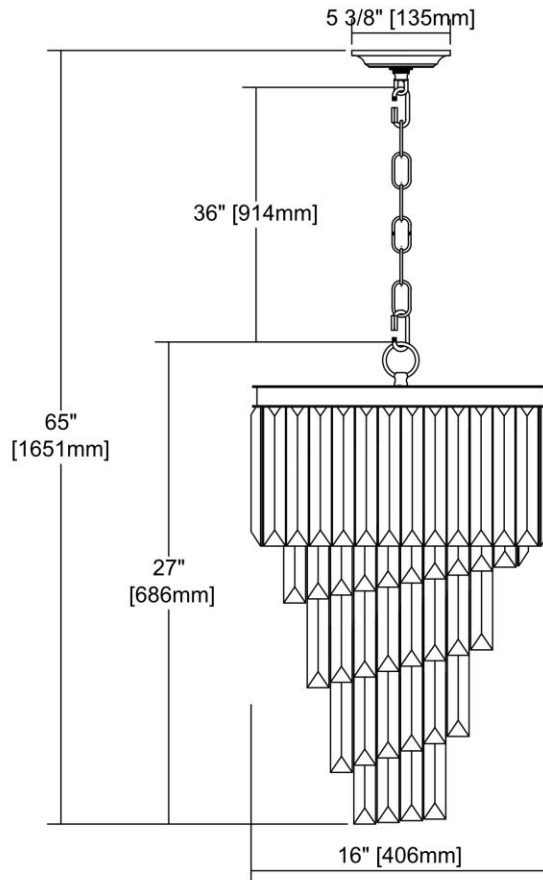

<b>ITEM #:</b>	14217/6
<b>UPC</b>	748119099323
<b>Description</b>	Palacial 6-Light Chandelier in Oil Rubbed Bronze with Clear Crystal
<b>Finish</b>	Oil Rubbed Bronze
<b>Materials</b>	Crystal, Metal
<b>Brand</b>	ELK Lighting
<b>Collection</b>	Palacial
<b>Category</b>	Indoor Lighting
<b>Type</b>	Chandelier

ITEM DIMENSIONS				RATINGS & SPECIFICATIONS				
<b>Width</b>	16 inches			<b>Safety Rating</b>	UL		<b>Certification</b>	N/A
<b>Depth</b>	16 inches			<b>ADA Compliant</b>	N/A		<b>Voltage</b>	N/A
<b>Height</b>	27 inches			<b>BULBS / SOCKETS</b>				
<b>Weight</b>	35 pounds			<b>Quantity</b>	6		<b>Wattage</b>	60 watts
ADDITIONAL DIMENSIONS				<b>Included</b>	No		<b>Type</b>	B11 (E12 Candelabra Base)
<b>Backplate / Canopy</b>	N/A			<b>Other</b>	N/A			
<b>HCWO</b>	N/A			CHAIN / CORD INFORMATION				
<b>Min. Extension</b>	N/A			<b>Chain</b>	N/A		<b>Cord</b>	N/A
<b>Max. Extension</b>	N/A			SHADE / GLASS DETAILS				
OVERALL HEIGHT				<b>Shade/Glass Description</b>	Clear Crystal			
<b>Min.</b>	N/A		<b>Max.</b>	N/A				
EXTENSION ROD(S)				<b>Width</b>	N/A		<b>Height</b>	N/A
N/A				<b>Width at Top</b>	N/A		<b>Width at Bottom</b>	N/A