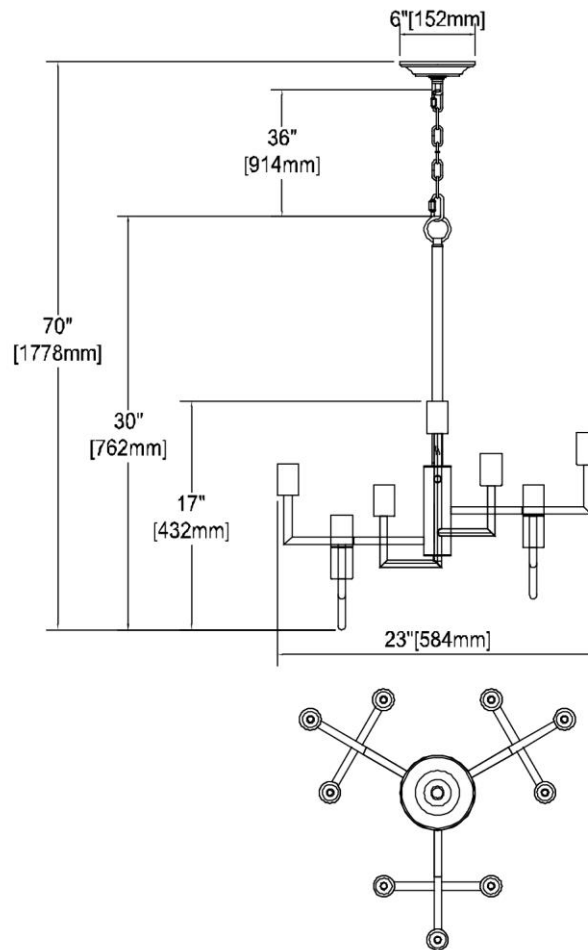


	<b>ITEM #:</b>	12206/9
	<b>UPC</b>	748119132815
	<b>Description</b>	Congruency 9-Light Chandelier in Oil Rubbed Bronze
	<b>Finish</b>	Oil Rubbed Bronze, Satin Brass
	<b>Materials</b>	Steel
	<b>Brand</b>	ELK Lighting
	<b>Collection</b>	Congruency
	<b>Category</b>	Indoor Lighting
	<b>Type</b>	Chandelier

ITEM DIMENSIONS				RATINGS & SPECIFICATIONS				
<b>Width</b>	23 inches			<b>Safety Rating</b>	UL		<b>Certification</b>	Dry locations
<b>Depth</b>	23 inches			<b>ADA Compliant</b>	N/A		<b>Voltage</b>	120
<b>Height</b>	17 inches			<b>BULBS / SOCKETS</b>				
<b>Weight</b>	7 pounds							
<b>ADDITIONAL DIMENSIONS</b>				<b>Quantity</b>	9		<b>Wattage</b>	60 watts
<b>Backplate / Canopy</b>	6 diameter			<b>Included</b>	No		<b>Type</b>	A19 (E26 Medium Base)
<b>HCWO</b>	N/A			<b>Other</b>	N/A			
<b>Min. Extension</b>	N/A			<b>CHAIN / CORD INFORMATION</b>				
<b>Max. Extension</b>	N/A			<b>Chain</b>	36 inches		<b>Cord</b>	72 inches
<b>OVERALL HEIGHT</b>				<b>SHADE / GLASS DETAILS</b>				
<b>Min.</b>	34 inches		<b>Max.</b>	70 inches		<b>Shade/Glass Description</b>	N/A	
<b>EXTENSION ROD(S)</b>				<b>Width</b>	N/A		<b>Height</b>	N/A
Rods: 1-16				<b>Width at Top</b>	N/A		<b>Width at Bottom</b>	N/A