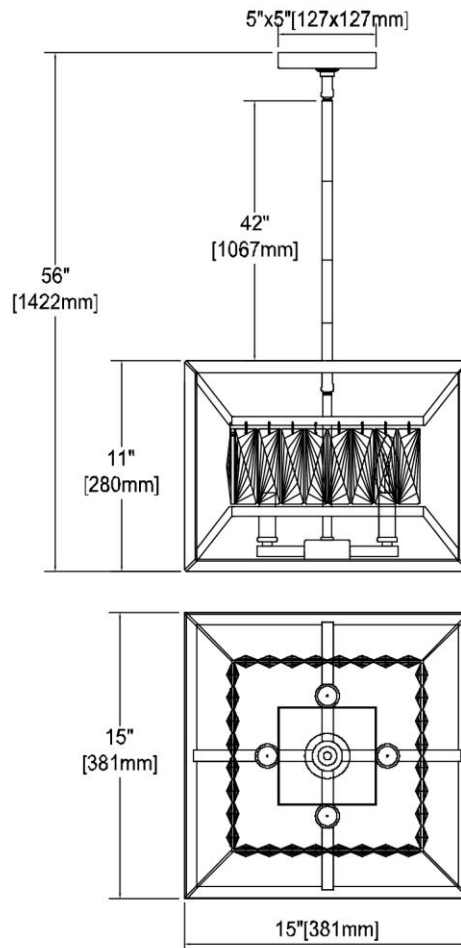


	ITEM #:	11184/4
	UPC	748119132570
	Description	Starlight 4-Light Chandelier in Charcoal with Clear Crystal
	Finish	Charcoal, Satin Brass
	Materials	Glass, Steel
	Brand	ELK Lighting
	Collection	Starlight
	Category	Indoor Lighting
	Type	Chandelier

ITEM DIMENSIONS				RATINGS & SPECIFICATIONS				
Width	15 inches			Safety Rating	UL		Certification	Dry locations
Depth	15 inches			ADA Compliant	N/A		Voltage	120 volts
Height	11 inches			BULBS / SOCKETS				
Weight	13 pounds			Quantity	4	Wattage	60 watts	
ADDITIONAL DIMENSIONS				Included	No	Type	Torpedo (E12 Candelabra Base)	
Backplate / Canopy	5x5			Other	N/A			
HCWO	N/A			CHAIN / CORD INFORMATION				
Min. Extension	N/A			Chain	N/A	Cord	72 inches	
Max. Extension	N/A			SHADE / GLASS DETAILS				
OVERALL HEIGHT				Shade/Glass Description	Clear crystal			
Min.	14 inches	Max.	56 inches	Width	N/A		Height	N/A
EXTENSION ROD(S)				Width at Top	N/A		Width at Bottom	N/A
Rods: 1-6, 3-12								