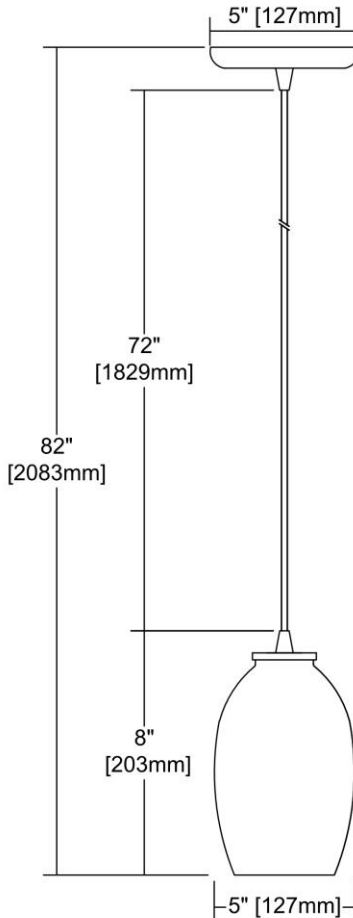


	<b>ITEM #:</b>	10930/1
	<b>UPC</b>	748119124117
	<b>Description</b>	Villiska 1-Light Mini Pendant in Satin Nickel with Gray-plated Blown Glass
	<b>Finish</b>	Satin Nickel
	<b>Materials</b>	Glass, Metal
	<b>Brand</b>	ELK Lighting
	<b>Collection</b>	Villiska
	<b>Category</b>	Indoor Lighting
	<b>Type</b>	Mini Pendant

ITEM DIMENSIONS				RATINGS & SPECIFICATIONS				
<b>Width</b>	5 inches			<b>Safety Rating</b>	N/A		<b>Certification</b>	N/A
<b>Depth</b>	5 inches			<b>ADA Compliant</b>	N/A		<b>Voltage</b>	N/A
<b>Height</b>	8 inches			BULBS / SOCKETS				
<b>Weight</b>	2 pounds			<b>Quantity</b>	1	<b>Wattage</b>	60 watts	
ADDITIONAL DIMENSIONS				<b>Included</b>	No		<b>Type</b>	A19 (E26 Medium Base)
<b>Backplate / Canopy</b>	5x5			<b>Other</b>	N/A			
<b>HCWO</b>	N/A			CHAIN / CORD INFORMATION				
<b>Min. Extension</b>	N/A			<b>Chain</b>	N/A		<b>Cord</b>	N/A
<b>Max. Extension</b>	N/A			SHADE / GLASS DETAILS				
OVERALL HEIGHT				<b>Shade/Glass Description</b>	Peach Grey-plated Blown Glass			
<b>Min.</b>	N/A		<b>Max.</b>	N/A				
EXTENSION ROD(S)				<b>Width</b>	N/A		<b>Height</b>	N/A
N/A				<b>Width at Top</b>	N/A		<b>Width at Bottom</b>	N/A