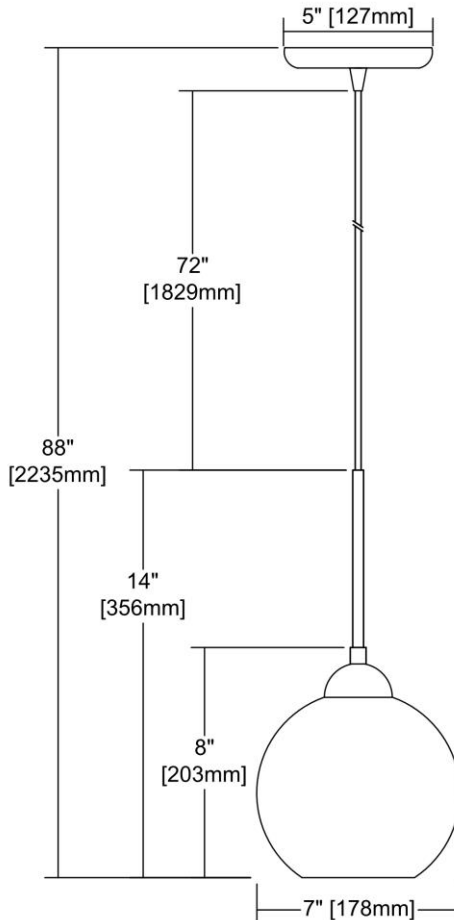


	ITEM #:	10741/1
	UPC	748119109367
	Description	Spatter 1-Light Mini Pendant in Polished Chrome with Spatter Mosaic Glass
	Finish	Polished Chrome
	Materials	Glass, Metal
	Brand	ELK Lighting
	Collection	Spatter
	Category	Indoor Lighting
	Type	Mini Pendant

ITEM DIMENSIONS				RATINGS & SPECIFICATIONS				
Width	7 inches			Safety Rating	UL		Certification	N/A
Depth	7 inches			ADA Compliant	N/A		Voltage	N/A
Height	8 inches			BULBS / SOCKETS				
Weight	3 pounds			Quantity	1	Wattage	100 watts	
ADDITIONAL DIMENSIONS				Included	No		Type	A19 (E26 Medium Base)
Backplate / Canopy	5x5			Other	N/A			
HCWO	N/A			CHAIN / CORD INFORMATION				
Min. Extension	N/A			Chain	N/A		Cord	N/A
Max. Extension	N/A			SHADE / GLASS DETAILS				
OVERALL HEIGHT				Shade/Glass Description	Spatter Mosaic Glass			
Min.	N/A	Max.	N/A					
EXTENSION ROD(S)				Width	N/A		Height	N/A
N/A				Width at Top	N/A		Width at Bottom	N/A