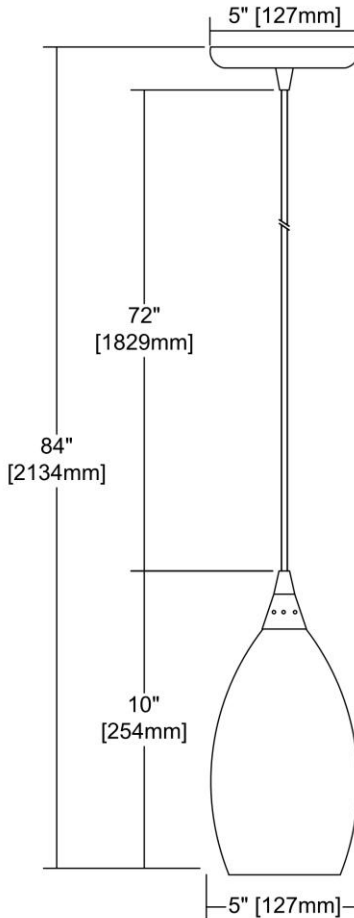


	<b>ITEM #:</b>	10630/1
	<b>UPC</b>	748119123202
	<b>Description</b>	Collanino 1-Light Mini Pendant in Satin Nickel with Lava Swirl Blown Glass
	<b>Finish</b>	Satin Nickel
	<b>Materials</b>	Glass, Metal
	<b>Brand</b>	ELK Lighting
	<b>Collection</b>	Collanino
	<b>Category</b>	Indoor Lighting
	<b>Type</b>	Mini Pendant

ITEM DIMENSIONS				RATINGS & SPECIFICATIONS				
<b>Width</b>	5 inches			<b>Safety Rating</b>	N/A		<b>Certification</b>	N/A
<b>Depth</b>	5 inches			<b>ADA Compliant</b>	N/A		<b>Voltage</b>	N/A
<b>Height</b>	10 inches			<b>BULBS / SOCKETS</b>				
<b>Weight</b>	2 pounds			<b>Quantity</b>	1	<b>Wattage</b>	60 watts	
ADDITIONAL DIMENSIONS				<b>Included</b>	No		<b>Type</b>	A19 (E26 Medium Base)
<b>Backplate / Canopy</b>	5x5			<b>Other</b>	N/A			
<b>HCWO</b>	N/A			CHAIN / CORD INFORMATION				
<b>Min. Extension</b>	N/A			<b>Chain</b>	N/A		<b>Cord</b>	N/A
<b>Max. Extension</b>	N/A			SHADE / GLASS DETAILS				
OVERALL HEIGHT				<b>Shade/Glass Description</b>	Lava Swirl Blown Glass			
<b>Min.</b>	N/A		<b>Max.</b>	N/A				
EXTENSION ROD(S)				<b>Width</b>	N/A		<b>Height</b>	N/A
N/A				<b>Width at Top</b>	N/A		<b>Width at Bottom</b>	N/A