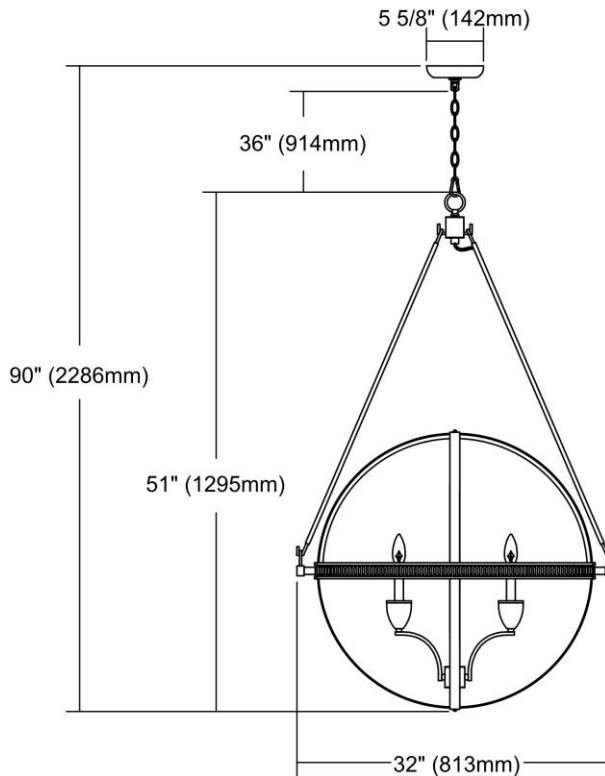


	ITEM #:	10193/6
	UPC	748119022925
	Description	Hemispheres 6-Light Chandelier in Polished Nickel
	Finish	Polished Nickel
	Materials	Metal
	Brand	ELK Lighting
	Collection	Hemispheres
	Category	Indoor Lighting
	Type	Chandelier

ITEM DIMENSIONS				RATINGS & SPECIFICATIONS				
Width	32 inches			Safety Rating	UL		Certification	N/A
Depth	32 inches			ADA Compliant	N/A		Voltage	N/A
Height	51 inches			BULBS / SOCKETS				
Weight	18 pounds			Quantity	6		Wattage	60 watts
ADDITIONAL DIMENSIONS				Included	No		Type	B11 (E12 Candelabra Base)
Backplate / Canopy	N/A			Other	N/A			
HCWO	N/A			CHAIN / CORD INFORMATION				
Min. Extension	N/A			Chain	N/A		Cord	N/A
Max. Extension	N/A			SHADE / GLASS DETAILS				
OVERALL HEIGHT				Shade/Glass Description	No Shade/Glass			
Min.	N/A		Max.	N/A				
EXTENSION ROD(S)				Width	N/A		Height	N/A
N/A				Width at Top	N/A		Width at Bottom	N/A