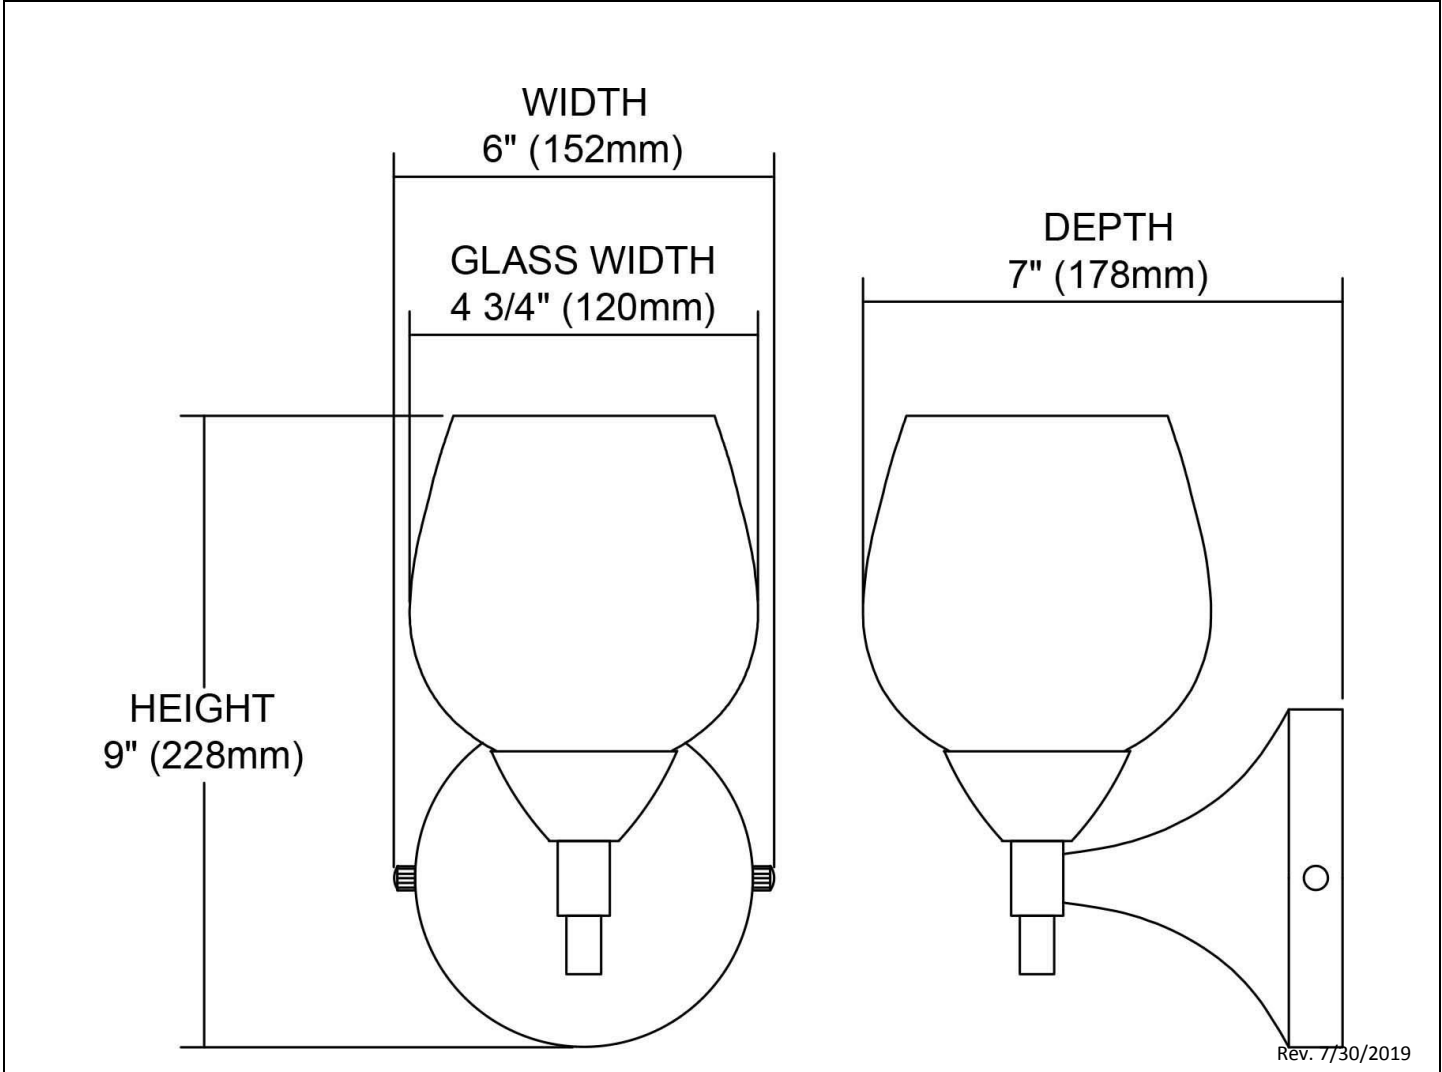


	ITEM #:	10150/1DR-WHT-LED
	UPC	748119053646
	Description	Celina 1-Light Wall Lamp in Dark Rust with White Glass - Includes LED Bulb
	Finish	Dark Rust
	Materials	Glass, Metal
	Brand	ELK Lighting
	Collection	Celina
	Category	Indoor Lighting
	Type	Sconce

ITEM DIMENSIONS				RATINGS & SPECIFICATIONS				
Width	5.5 inches			Safety Rating	N/A		Certification	Dry locations
Depth	7 inches			ADA Compliant	N/A		Voltage	N/A
Height	9 inches			BULBS / SOCKETS				
Weight	2 pounds			Quantity	1	Wattage	9.5 watts	
ADDITIONAL DIMENSIONS				Included	Yes		Type	A19 LED (E26 Medium Base)
Backplate / Canopy	5 diameter			Other	N/A			
HCWO	N/A			CHAIN / CORD INFORMATION				
Min. Extension	N/A			Chain	N/A		Cord	N/A
Max. Extension	N/A			SHADE / GLASS DETAILS				
OVERALL HEIGHT				Shade/Glass Description	White Glass			
Min.	N/A		Max.	N/A				
EXTENSION ROD(S)				Width	5 inches		Height	7 inches
N/A				Width at Top	5 inches		Width at Bottom	5 inches