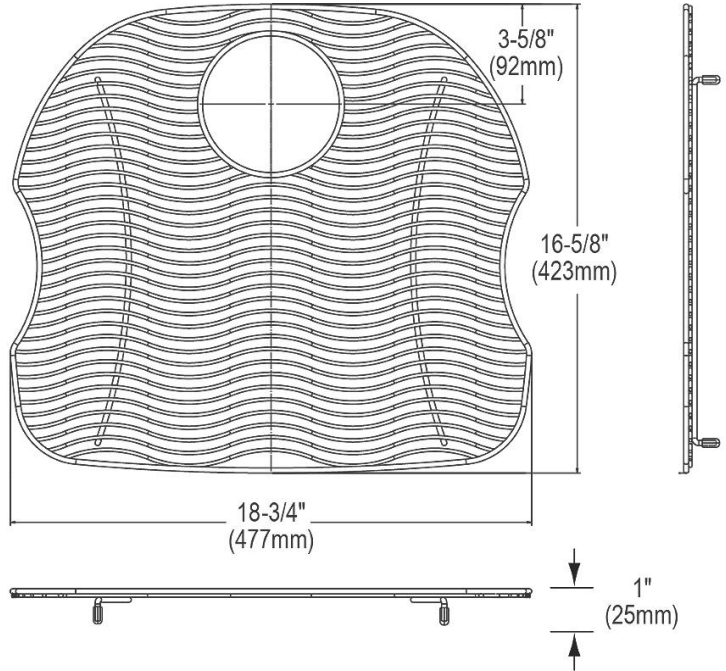

Material:	Stainless Steel
Finish:	Polished Stainless Steel
Dimensions:	18-3/4" x 16-5/8" x 1"
Fits Bowl Size(s):	Fits bowl size: 21" x 18-5/8"

Special Note: For bowls with rear center drain opening.

AMERICAN PRIDE. A LIFETIME TRADITION.
Like your family, the Elkay family has values and traditions that endure. For almost a century, Elkay has been a family-owned and operated company, providing thousands of jobs that support our families and communities.

[Clean and Care Manual (PDF)](#)

[Clean and Care Manual (PDF)](#)

[Warranty (PDF)](#)