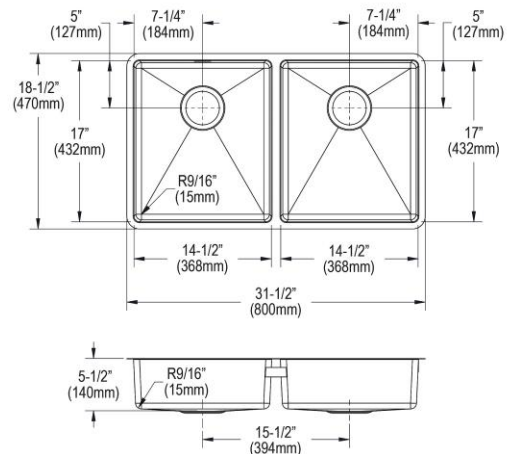

A Century of Tradition and Quality.

For more than 100 years, Elkay has been making innovative products and providing exceptional customer care. We take pride in offering plumbing products that make life easier, inspire change and leave the world a better place.

Product Compliance: ASME A112.19.3/CSA B45.4

Sinks are listed by IAPMO® as meeting the applicable requirements of the Uniform Plumbing Code®, International Plumbing Code®, and National Plumbing Code of Canada.

Complies with ADA & ICC A117.1 accessibility requirements when installed according to the requirements outlined in these standards.

[Clean and Care Manual (PDF)](#)

[Installation Instructions (PDF) - 1000005239](#)

[Warranty (PDF)](#)