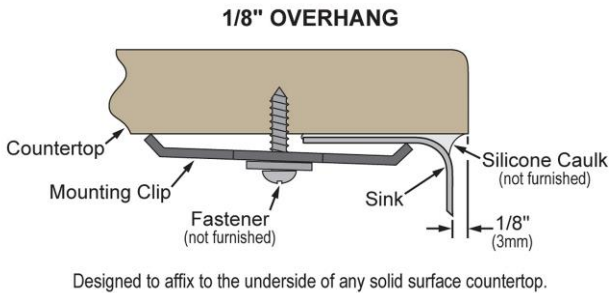

PRODUCT SPECIFICATIONS

Elkay Crosstown® 18 Gauge Stainless Steel 31-1/2" x 18-1/2" x 5-1/2" Double Bowl Undermount Sink. Sink is manufactured from 18 gauge 304 Stainless Steel with a Polished Satin finish, Rear Center drain placement, and Full spray sides and bottom with Sides and Bottom pads.

Installation Type:	Undermount
Material:	304 Stainless Steel
Finish:	Polished Satin
Gauge:	18
Sound Deadening:	Full spray sides and bottom with Sides and Bottom pads
Number of Bowls:	2
Sink Dimensions:	31-1/2" x 18-1/2" x 5-1/2"
Bowl 1 Dimensions:	14-1/2" x 17" x 5-1/2"
Bowl 2 Dimensions:	14-1/2" x 17" x 5-1/2"
Drain Size:	3-1/2" (89mm)
Drain Location:	Rear Center
Minimum Cabinet Size:	36"
Mounting Hardware:	Part # 54300008 included
Template Included:	Yes
Cutout Template #:	1000001381

Template is available for download at elkay.com. CAD software will be required to open the template.

Installation Profile: