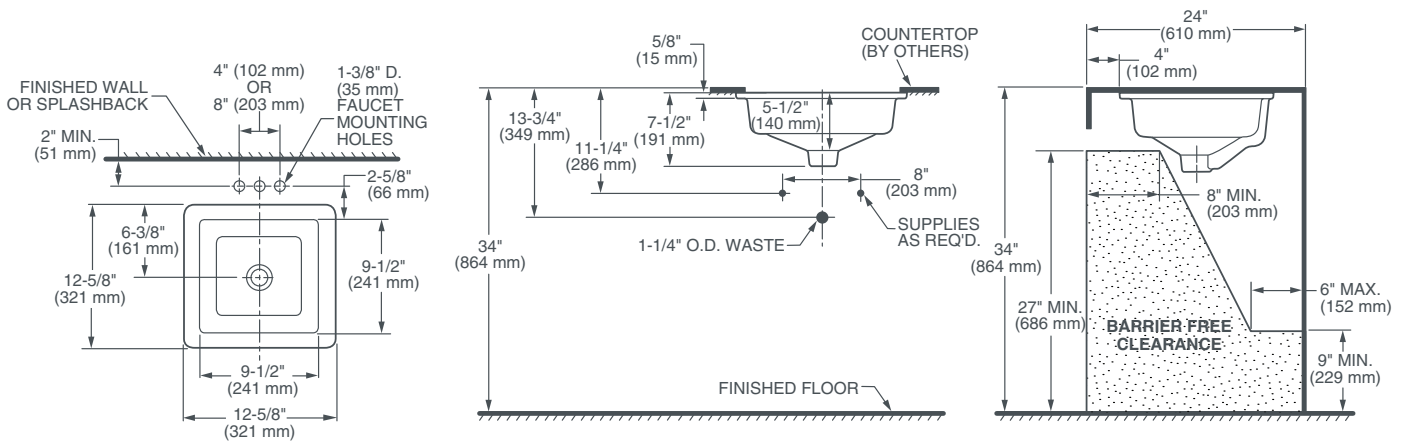

POP™

PETITE SQUARE

UNDERCOUNTER LAVATORY

D20105000.XXX

FEATURES

- Vitreous china with overflow
- Design that combines diamond like facets and precise symmetry
- Designed to fit standard size countertops
- Undercounter mounting kit included
- EverClean® surface inhibits the growth of stain and odor causing bacteria, mold and mildew on the surface (applies to White, Biscuit and Black models)

DIMENSIONS

NOMINAL DIMENSIONS

12-5/8" x 12-5/8" x 7-1/2" (321 x 321 x 191 mm)

BOWL INSIDE DIMENSIONS

9-1/2" (241 mm) wide

9-1/2" (241 mm) front to back

5-1/2" (140 mm) depth

COLORS/FINISHES

NOTES:

Dimensions shown for location supplies and "P" trap are suggested. Provide suitable reinforcement for all wall supports.

Slab/pedestal anchors and mounting features to be furnished by others.

Fittings not included with fixture and must be ordered separately.

Installation Instructions supplied with lavatory.

IMPORTANT:

Dimensions of fixtures are nominal and may vary within the range of tolerance established by ANSI standards.

These measurements are subject to change or cancellation. No responsibility is assumed for use of superseded or voided pages.