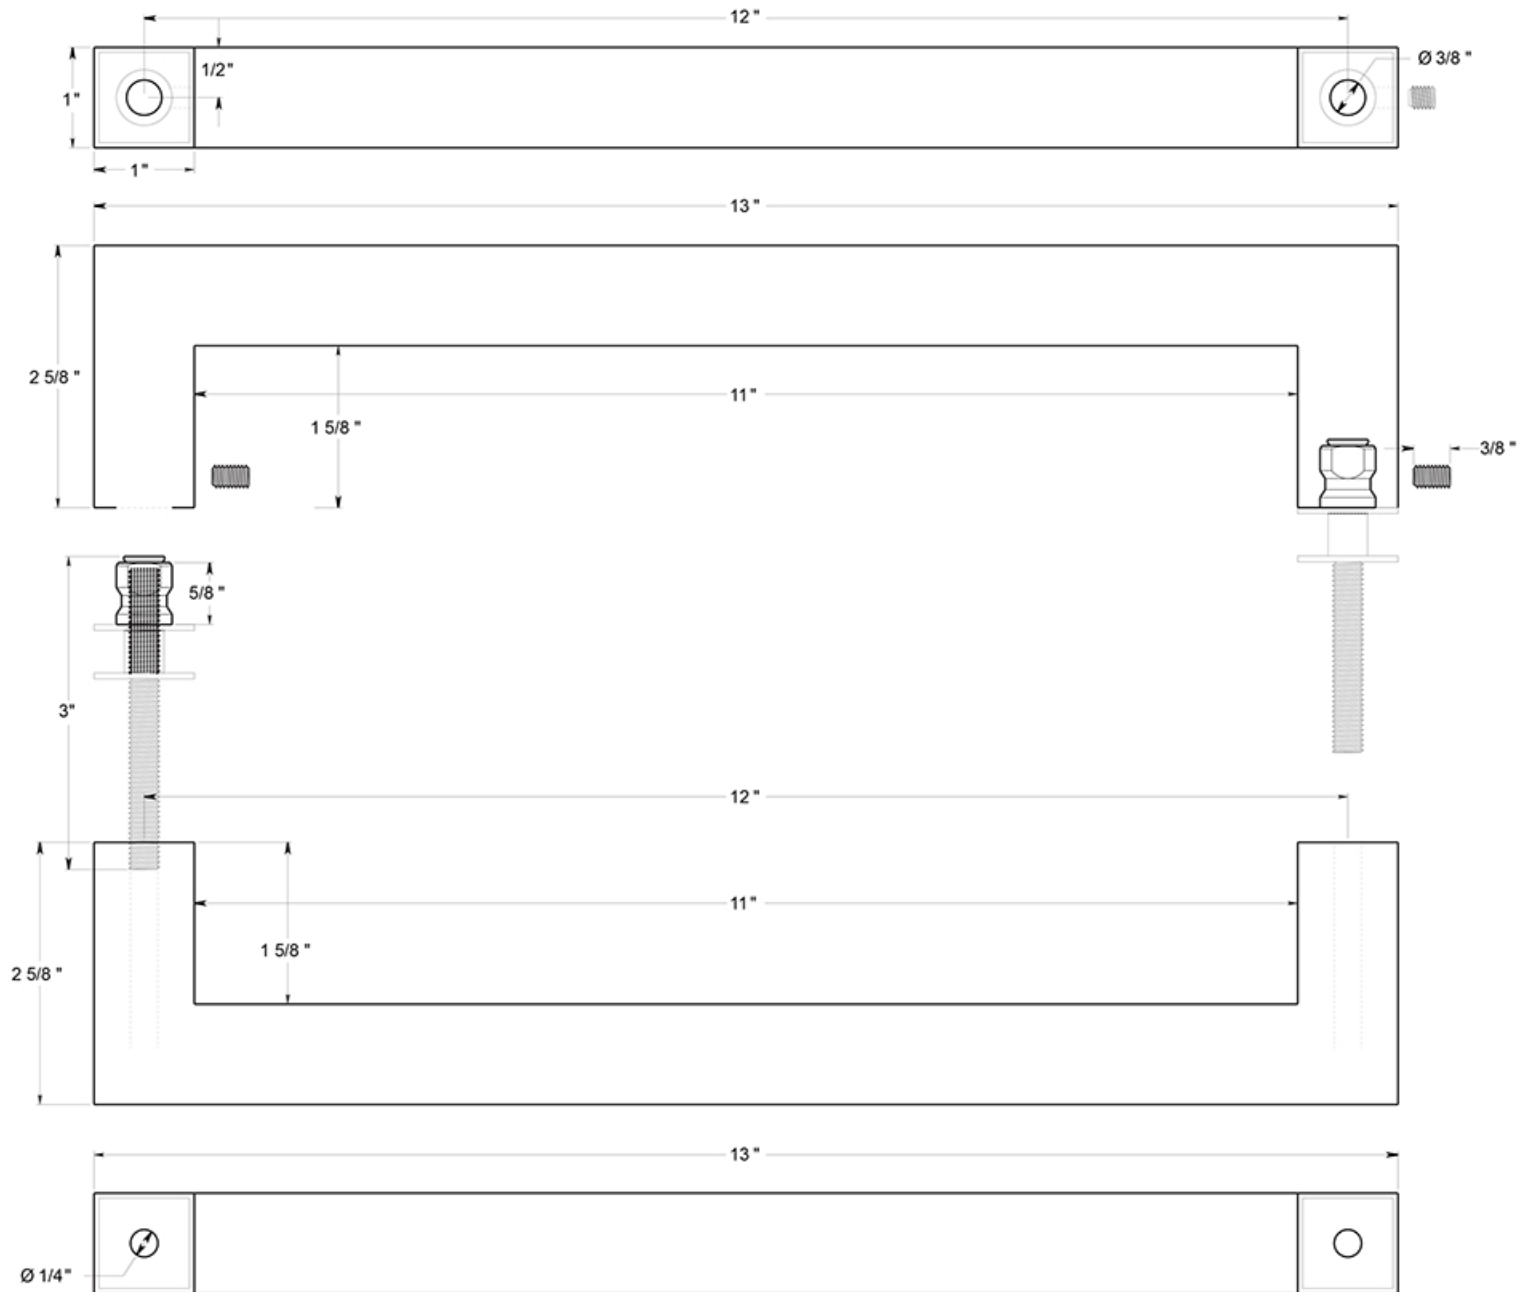

SSPBB1210

CONTEMPORARY PULLS / 12" / STAINLESS STEEL / BACK-TO-BACK

DRAWING NOT TO SCALE

NOTE: Deltana reserves the right to constantly improve its products and is not responsible for differences between the product in-hand and the specifications contained in this drawing. We do not recommend to pre-drill holes or pre-cut woods or metals based on the drawing information if the veracity of the specifications has not been proven by the live product.