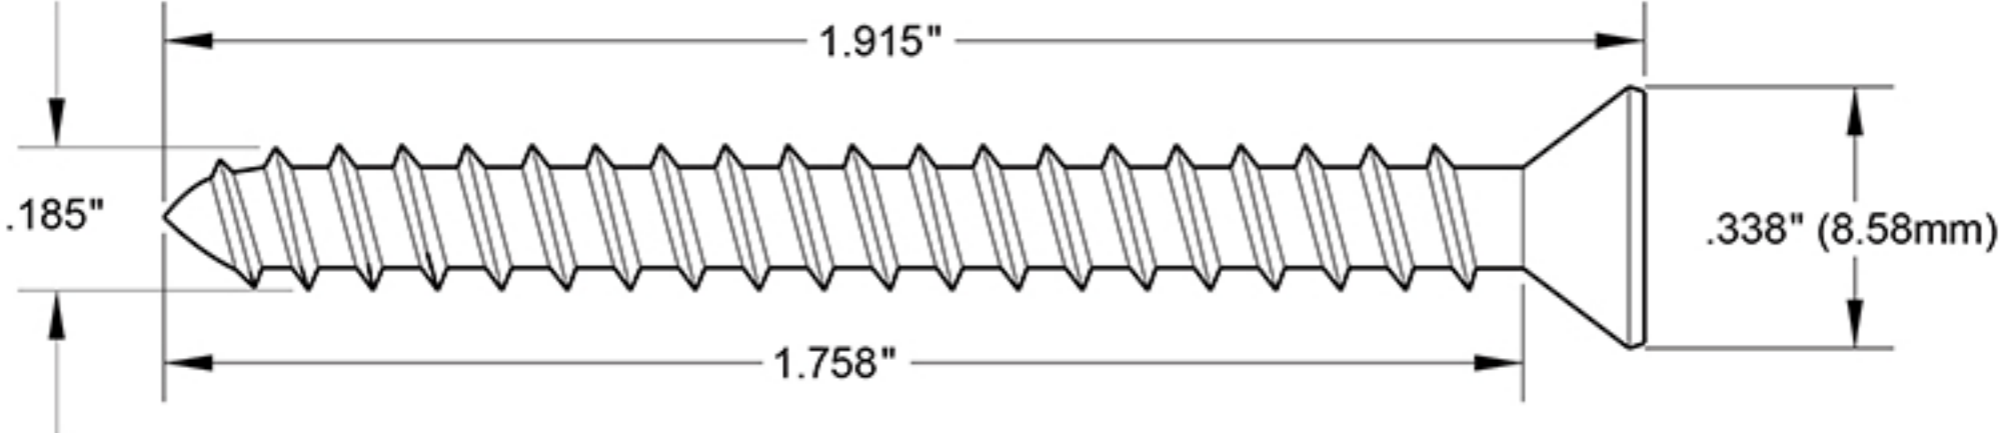

SCWST1020

#10 x 2" WOOD SCREW / STEEL

<p>DRAWING NOT TO SCALE</p>	<p>NOTE: Deltana reserves the right to constantly improve its products and is not responsible for differences between the product in-hand and the specifications contained in this drawing. We do not recommend to pre-drill holes or pre-cut woods or metals based on the drawing information if the veracity of the specifications has not been proven by the live product.</p>
-----------------------------	---