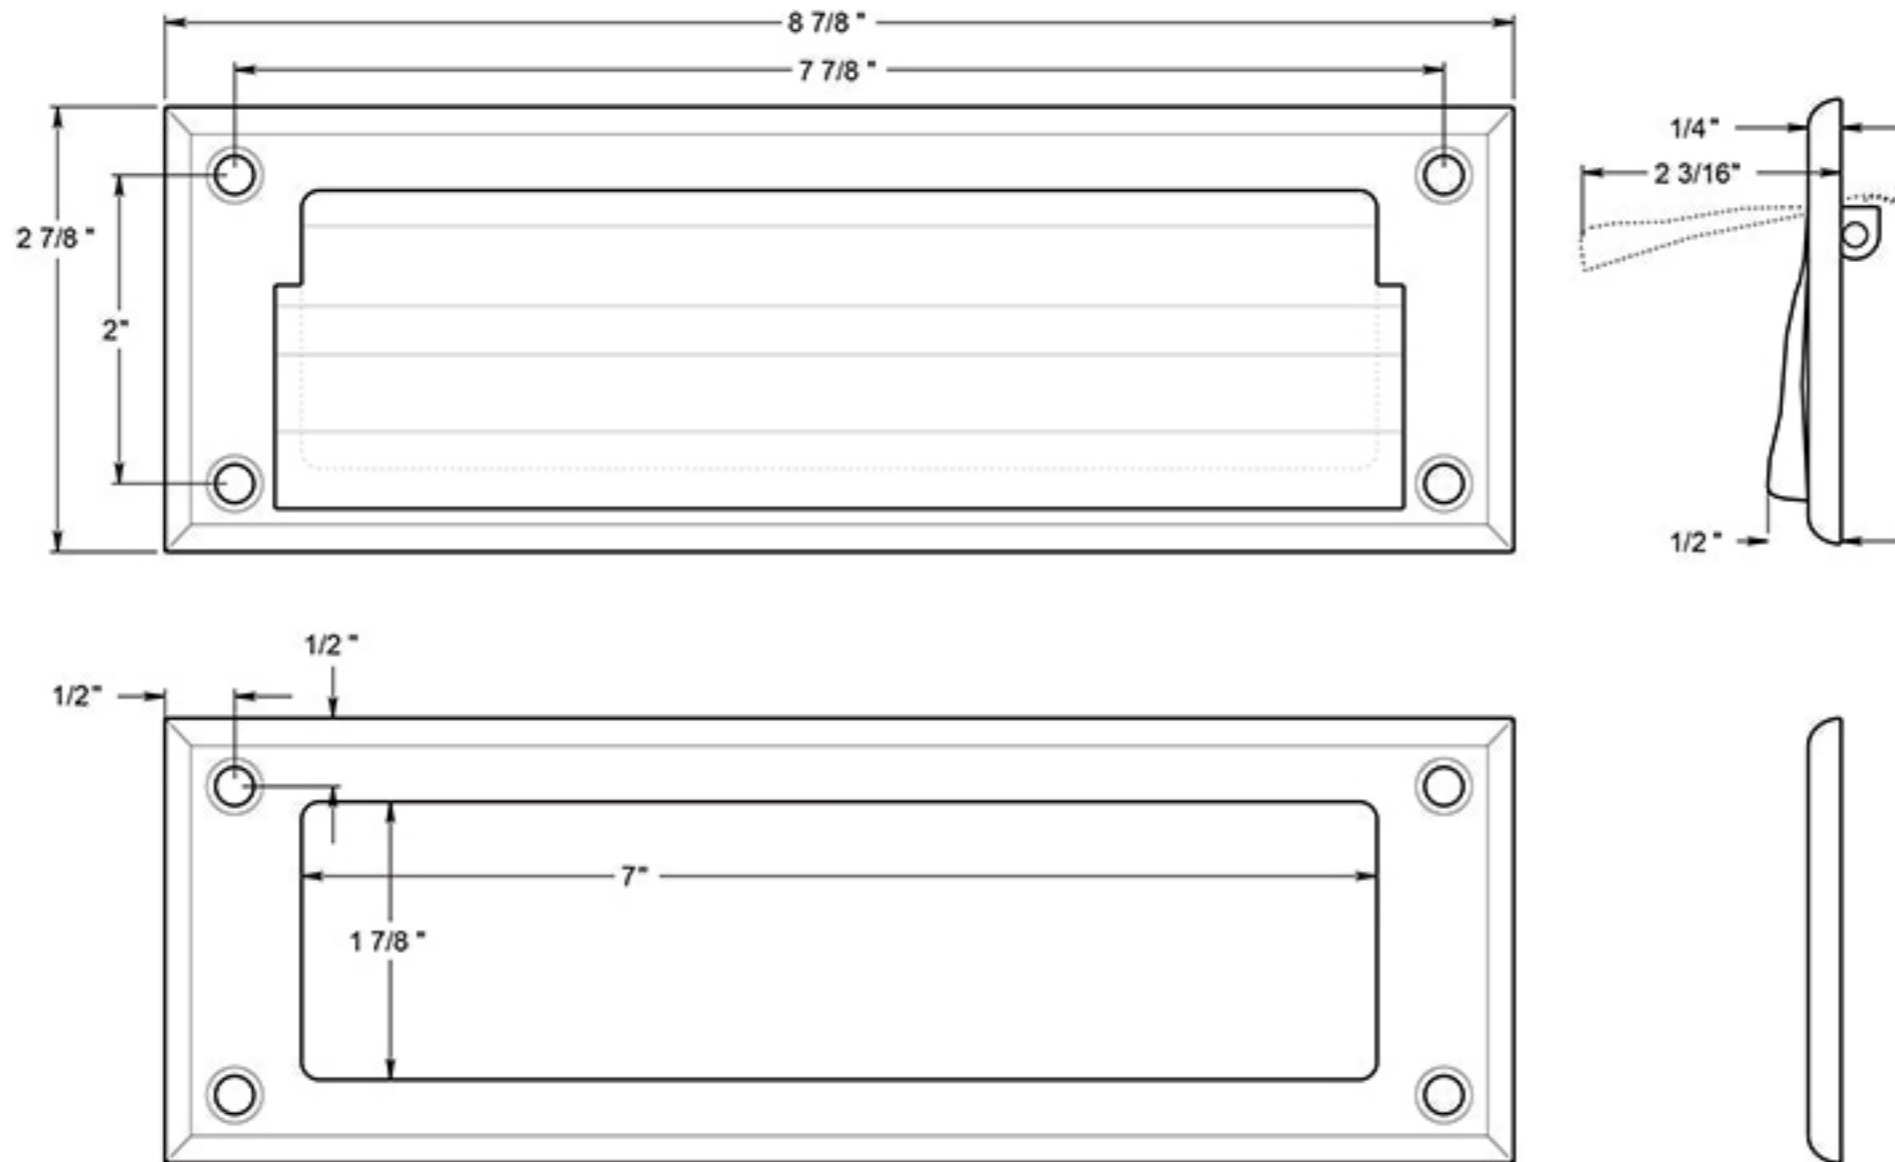

# MS626

8-7/8" MAIL SLOT / WITH INTERIOR FRAME / SOLID BRASS

DRAWING NOT TO SCALE

NOTE: Deltana reserves the right to constantly improve its products and is not responsible for differences between the product in-hand and the specifications contained in this drawing. We do not recommend to pre-drill holes or pre-cut woods or metals based on the drawing information if the veracity of the specifications has not been proven by the live product.