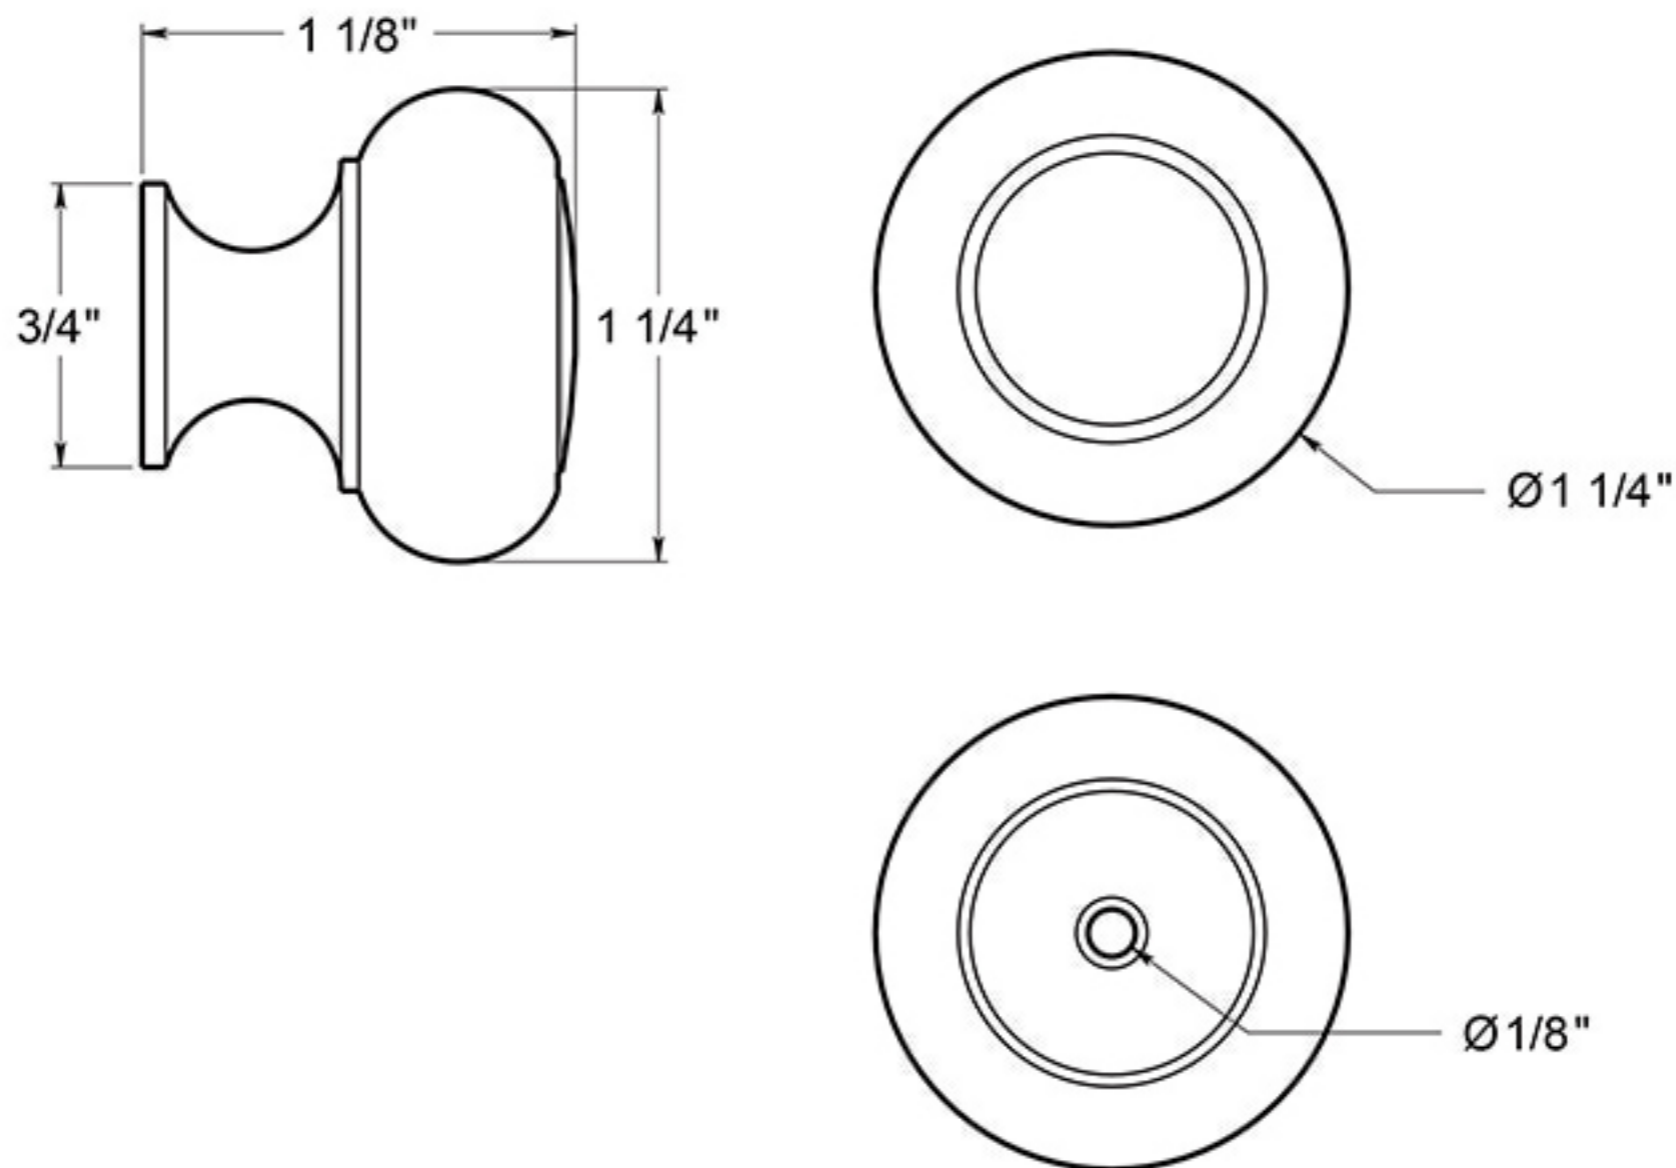

# KR119

ROUND KNOB WITH GROOVE / SOLID BRASS

DRAWING NOT TO SCALE

NOTE: Deltana reserves the right to constantly improve its products and is not responsible for differences between the product in-hand and the specifications contained in this drawing. We do not recommend to pre-drill holes or pre-cut woods or metals based on the drawing information if the veracity of the specifications has not been proven by the live product.