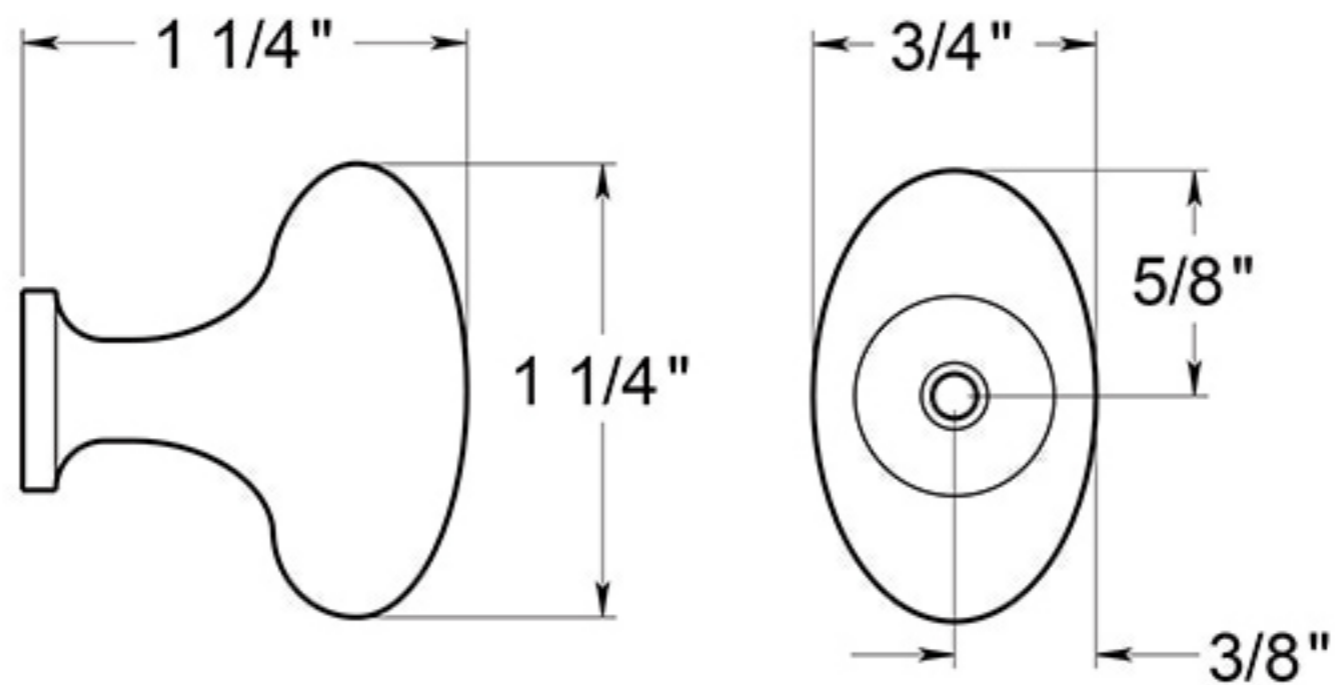

KE125

EGG KNOB (OVAL SHAPE) / SOLID BRASS

DRAWING NOT TO SCALE

NOTE: Deltana reserves the right to constantly improve its products and is not responsible for differences between the product in-hand and the specifications contained in this drawing. We do not recommend to pre-drill holes or pre-cut woods or metals based on the drawing information if the veracity of the specifications has not been proven by the live product.