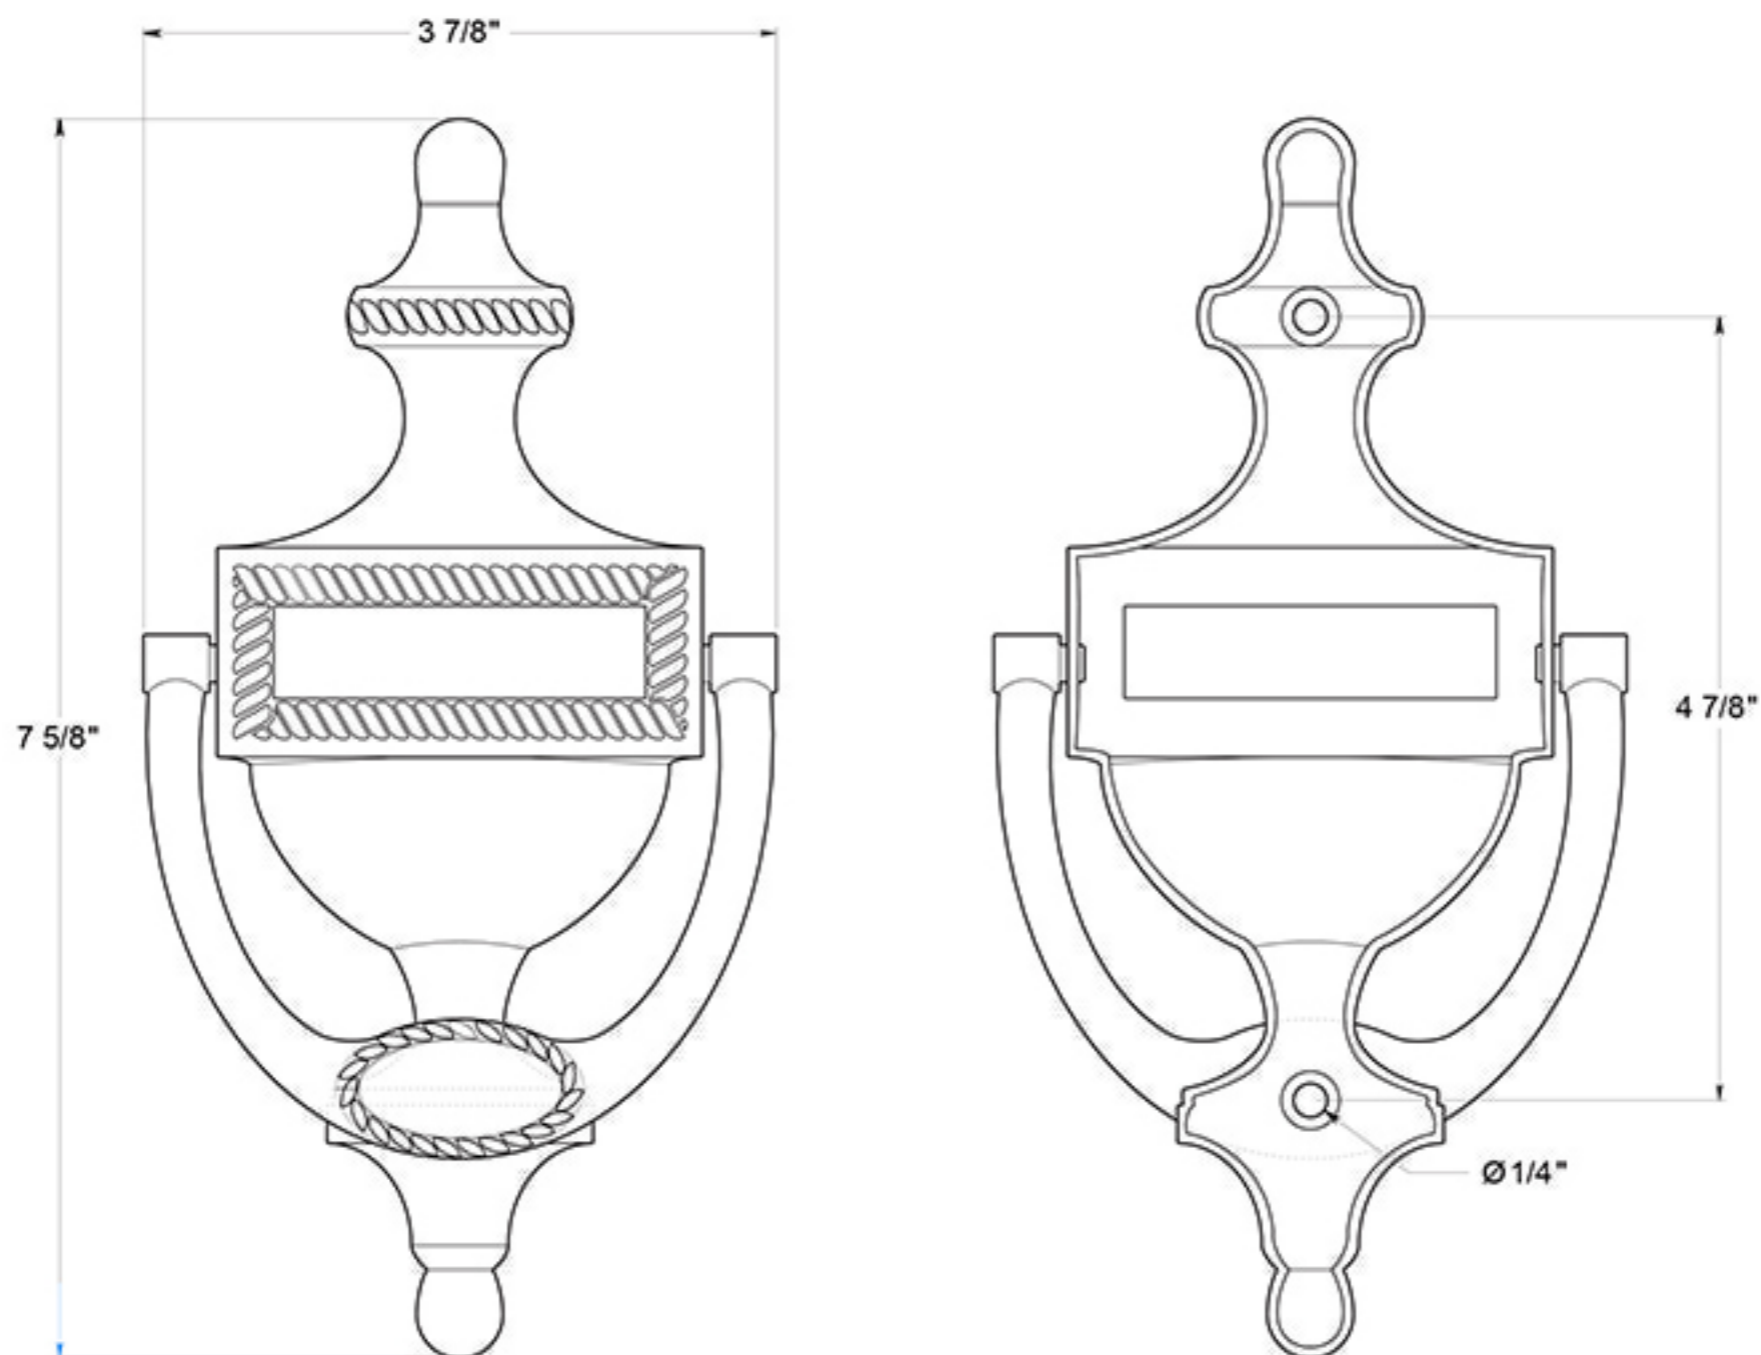

DKR75

DOOR KNOCKER / ROPE PATTERN / SOLID BRASS

DRAWING NOT TO SCALE

NOTE: Deltana reserves the right to constantly improve its products and is not responsible for differences between the product in-hand and the specifications contained in this drawing. We do not recommend to pre-drill holes or pre-cut woods or metals based on the drawing information if the veracity of the specifications has not been proven by the live product.