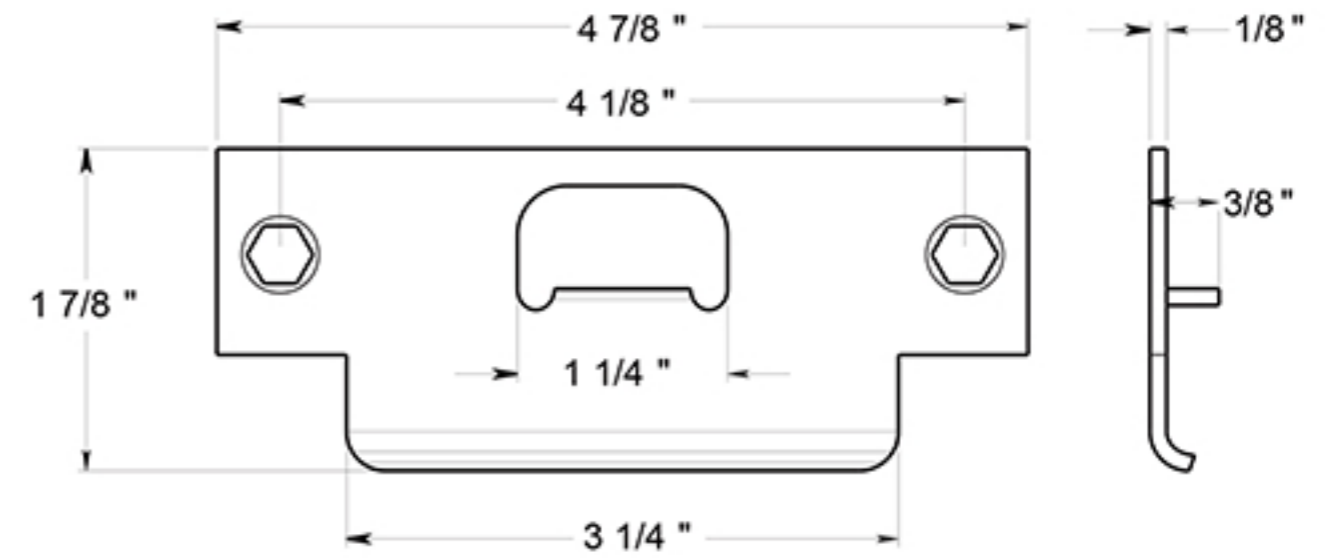

# CL502EVC

LEVERSET / CLARENDON / PRIVACY / COMMERCIAL GRADE 2 / STEEL & ZINC

DRAWING NOT TO SCALE

NOTE: Deltana reserves the right to constantly improve its products and is not responsible for differences between the product in-hand and the specifications contained in this drawing. We do not recommend to pre-drill holes or pre-cut woods or metals based on the drawing information if the veracity of the specifications has not been proven by the live product.