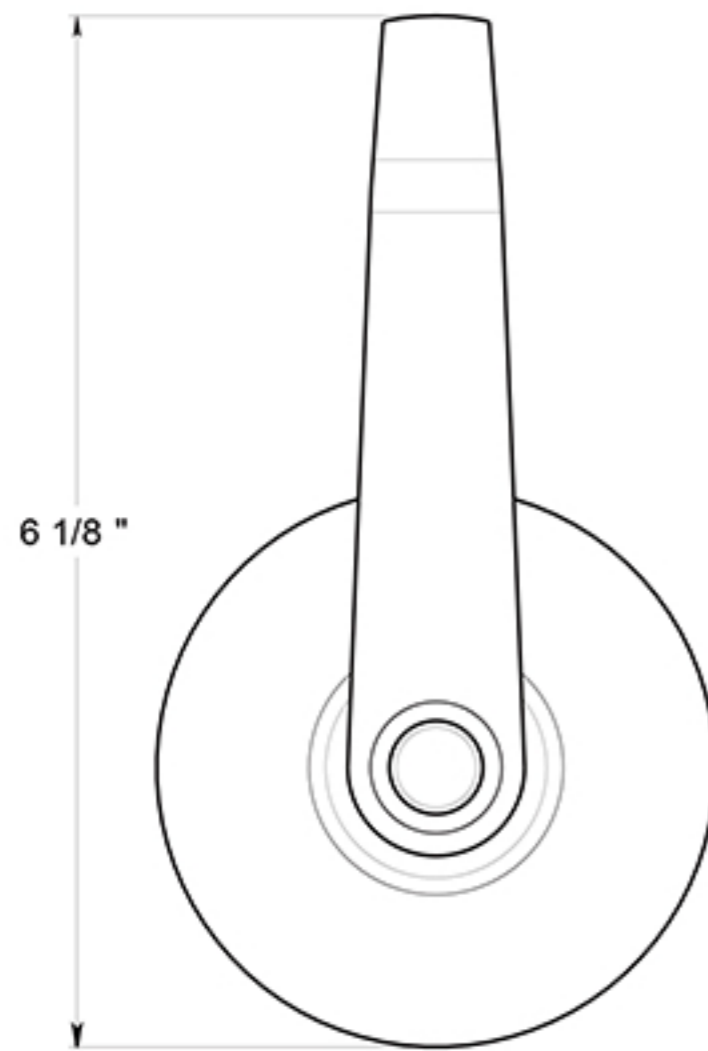

# CL502EVC

LEVERSET / CLARENDON / PRIVACY / COMMERCIAL GRADE 2 / STEEL & ZINC

DRAWING NOT TO SCALE

NOTE: Deltana reserves the right to constantly improve its products and is not responsible for differences between the product in-hand and the specifications contained in this drawing. We do not recommend to pre-drill holes or pre-cut woods or metals based on the drawing information if the veracity of the specifications has not been proven by the live product.