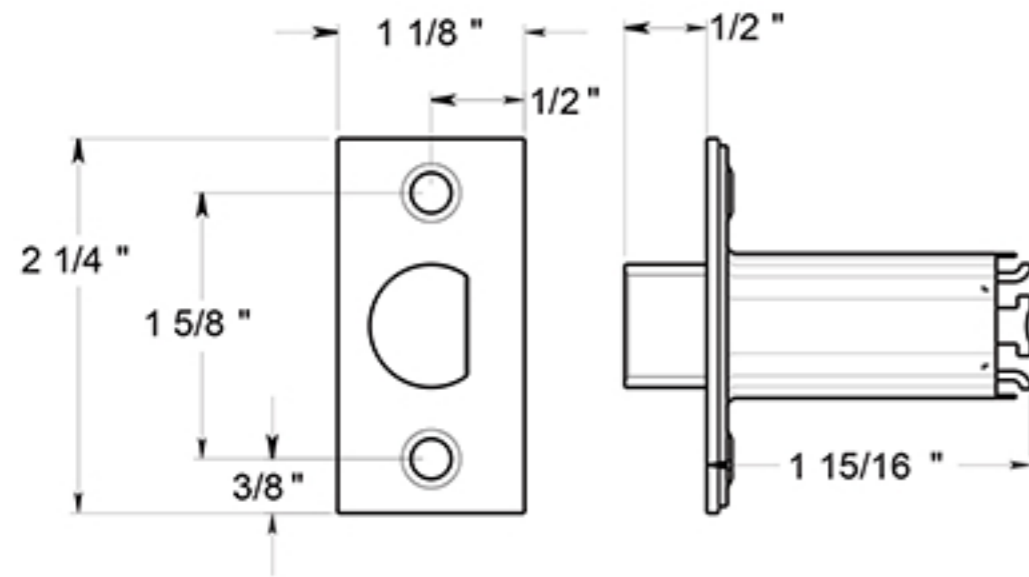

# CL502EVC

LEVERSET / CLARENDON / PRIVACY / COMMERCIAL GRADE 2 / STEEL & ZINC

DRAWING NOT TO SCALE

NOTE: Deltana reserves the right to constantly improve its products and is not responsible for differences between the product in-hand and the specifications contained in this drawing. We do not recommend to pre-drill holes or pre-cut woods or metals based on the drawing information if the veracity of the specifications has not been proven by the live product.