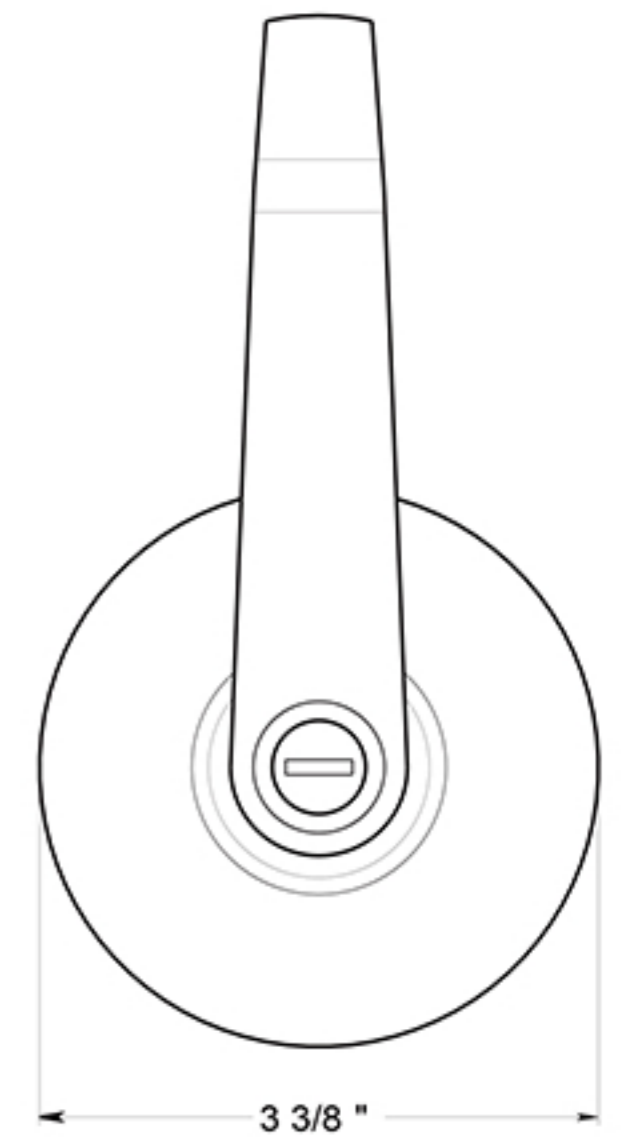

# CL502EVC

LEVERSET / CLARENDON / PRIVACY / COMMERCIAL GRADE 2 / STEEL & ZINC

DRAWING NOT TO SCALE

NOTE: Deltana reserves the right to constantly improve its products and is not responsible for differences between the product in-hand and the specifications contained in this drawing. We do not recommend to pre-drill holes or pre-cut woods or metals based on the drawing information if the veracity of the specifications has not been proven by the live product.