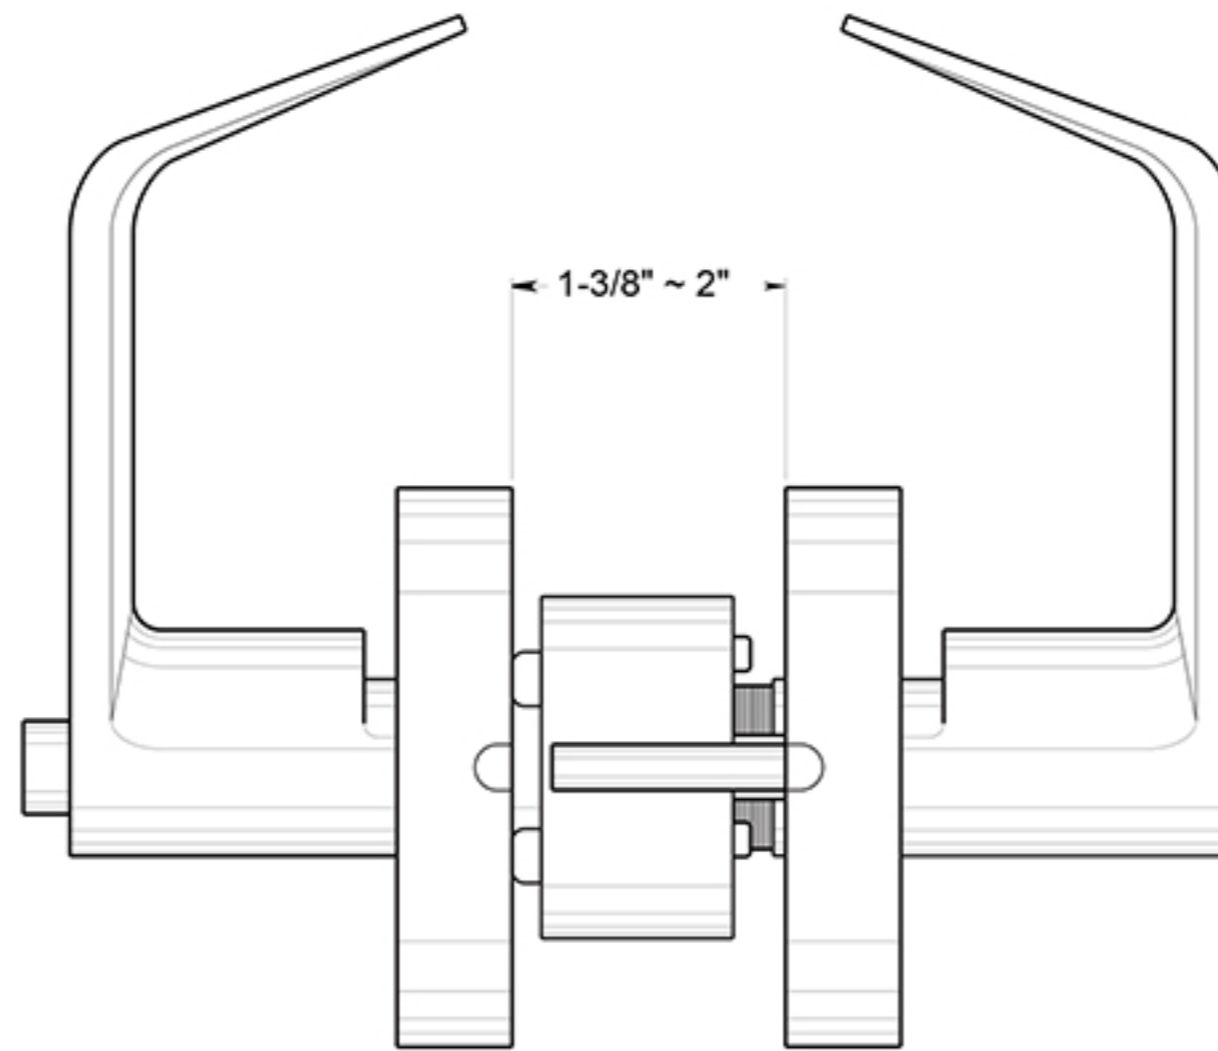

# CL502EVC

LEVERSET / CLARENDON / PRIVACY / COMMERCIAL GRADE 2 / STEEL & ZINC

DRAWING NOT TO SCALE

NOTE: Deltana reserves the right to constantly improve its products and is not responsible for differences between the product in-hand and the specifications contained in this drawing. We do not recommend to pre-drill holes or pre-cut woods or metals based on the drawing information if the veracity of the specifications has not been proven by the live product.