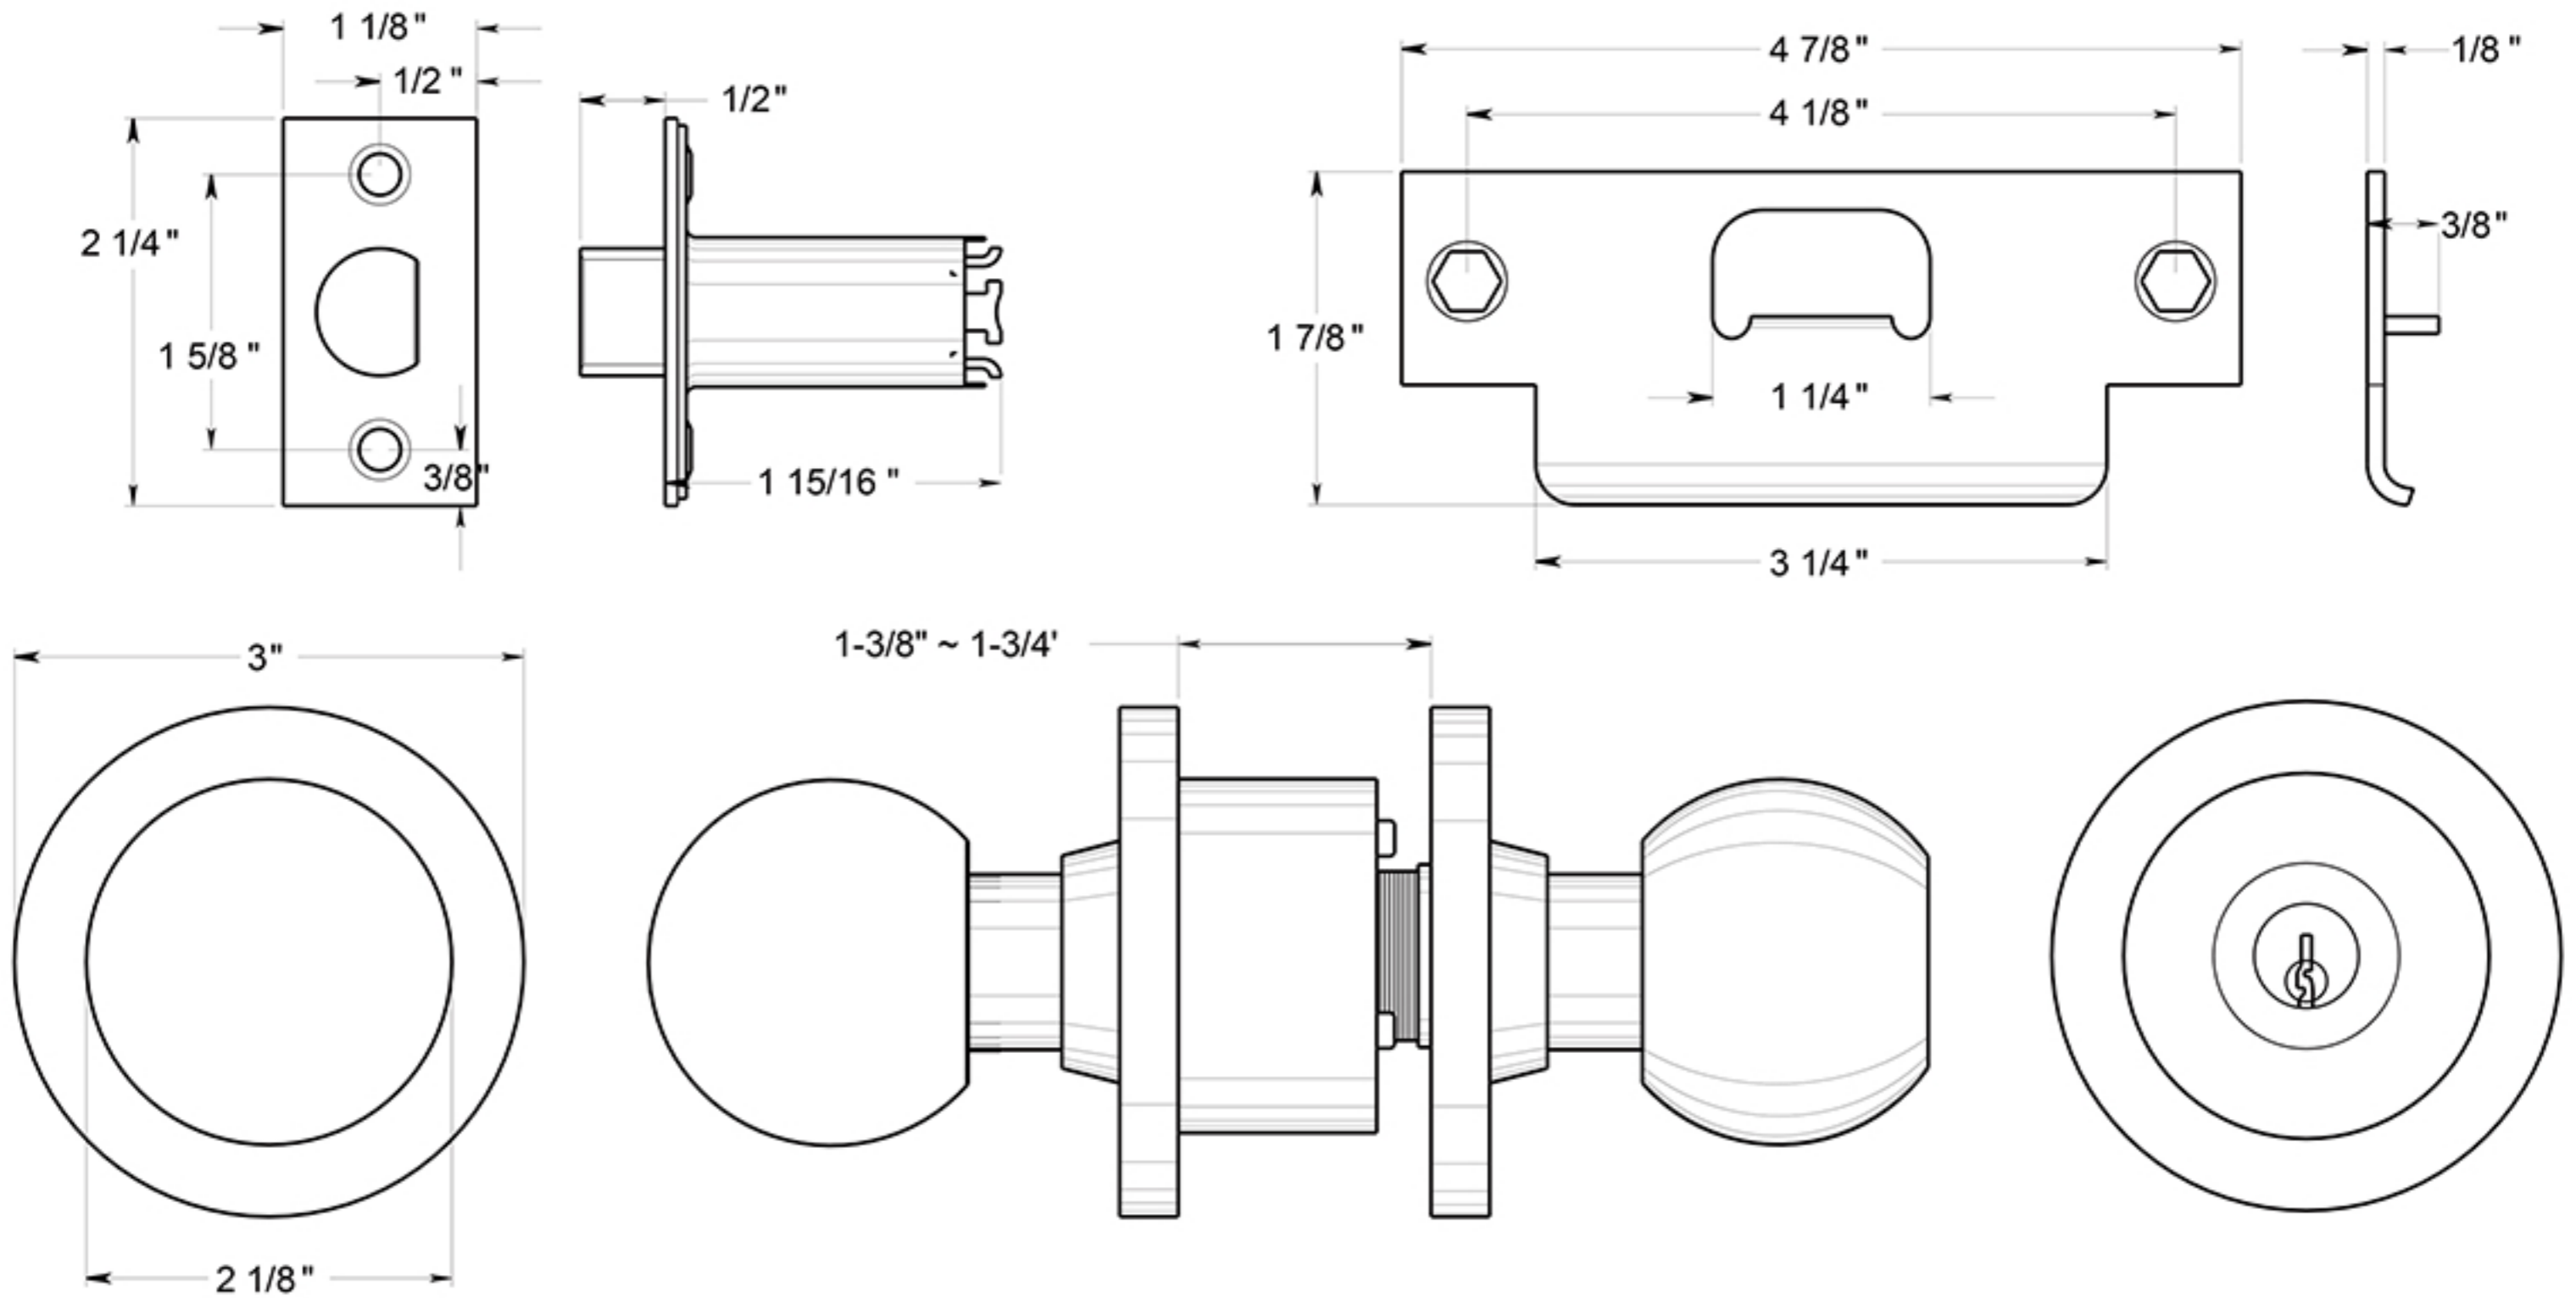

CL104EAC

ROUND KNOBSET / STORE ROOM / COMMERCIAL GRADE 2 / STEEL & ZINC

DRAWING NOT TO SCALE

NOTE: Deltana reserves the right to constantly improve its products and is not responsible for differences between the product in-hand and the specifications contained in this drawing. We do not recommend to pre-drill holes or pre-cut woods or metals based on the drawing information if the veracity of the specifications has not been proven by the live product.