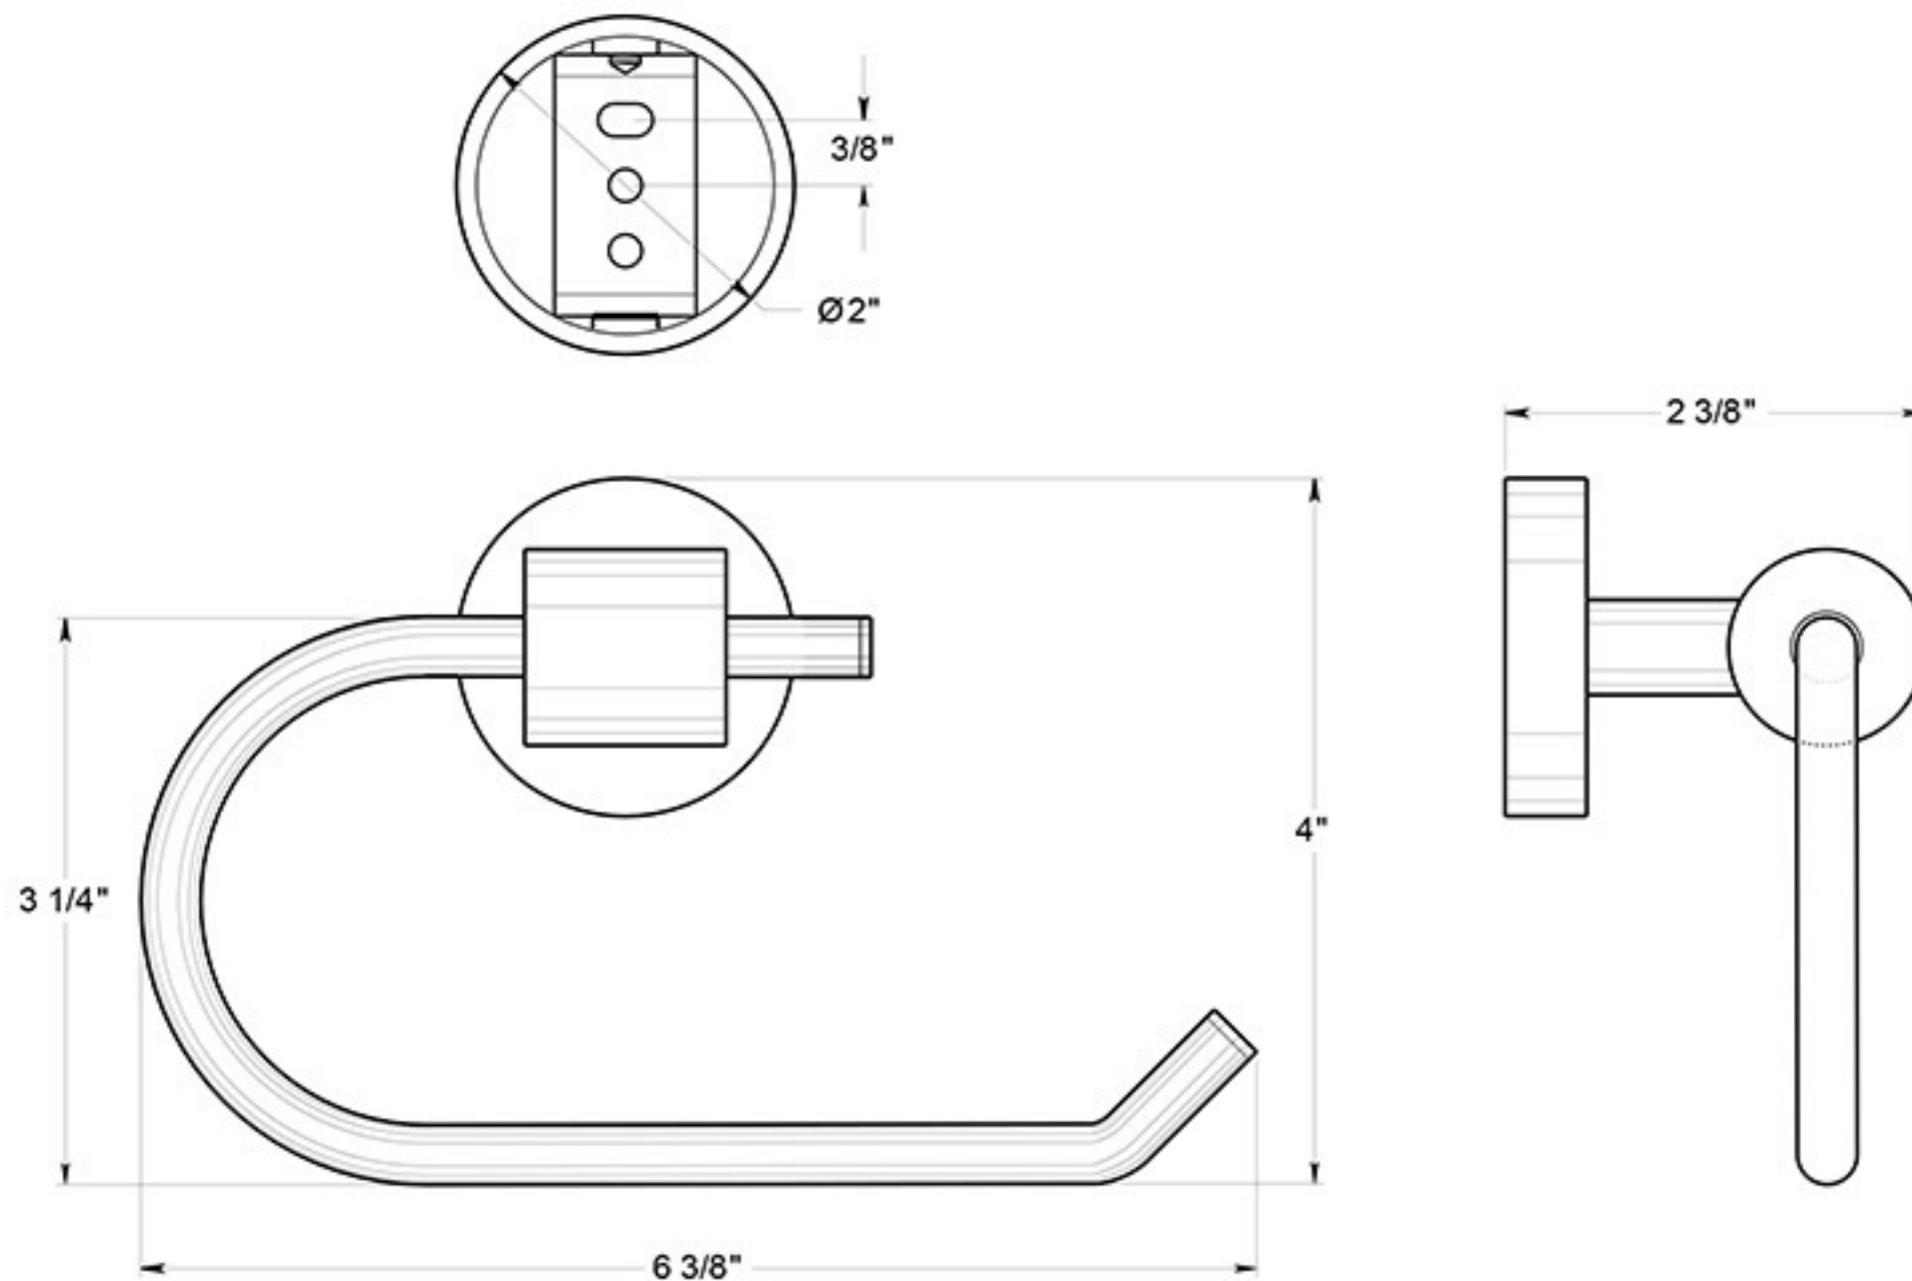

BBS2001

TOILET PAPER HOLDER / SINGLE POST / SOLID BRASS

DRAWING NOT TO SCALE

NOTE: Deltana reserves the right to constantly improve its products and is not responsible for differences between the product in-hand and the specifications contained in this drawing. We do not recommend to pre-drill holes or pre-cut woods or metals based on the drawing information if the veracity of the specifications has not been proven by the live product.