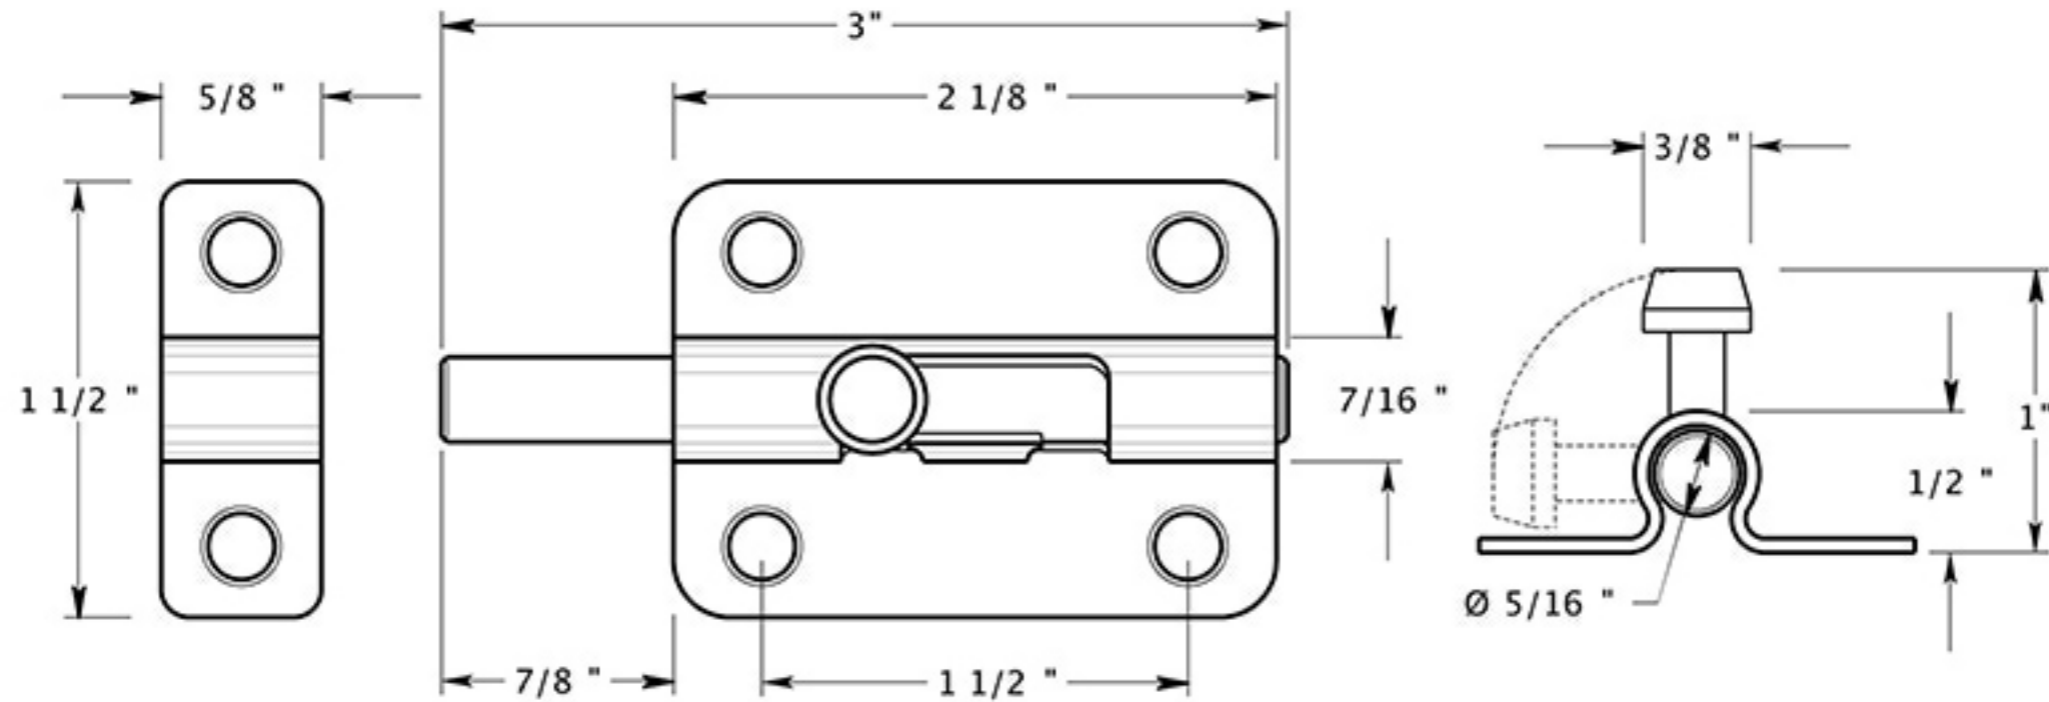

# 3BB

3" BARREL BOLT / SOLID BRASS

DRAWING NOT TO SCALE

NOTE: Deltana reserves the right to constantly improve its products and is not responsible for differences between the product in-hand and the specifications contained in this drawing. We do not recommend to pre-drill holes or pre-cut woods or metals based on the drawing information if the veracity of the specifications has not been proven by the live product.