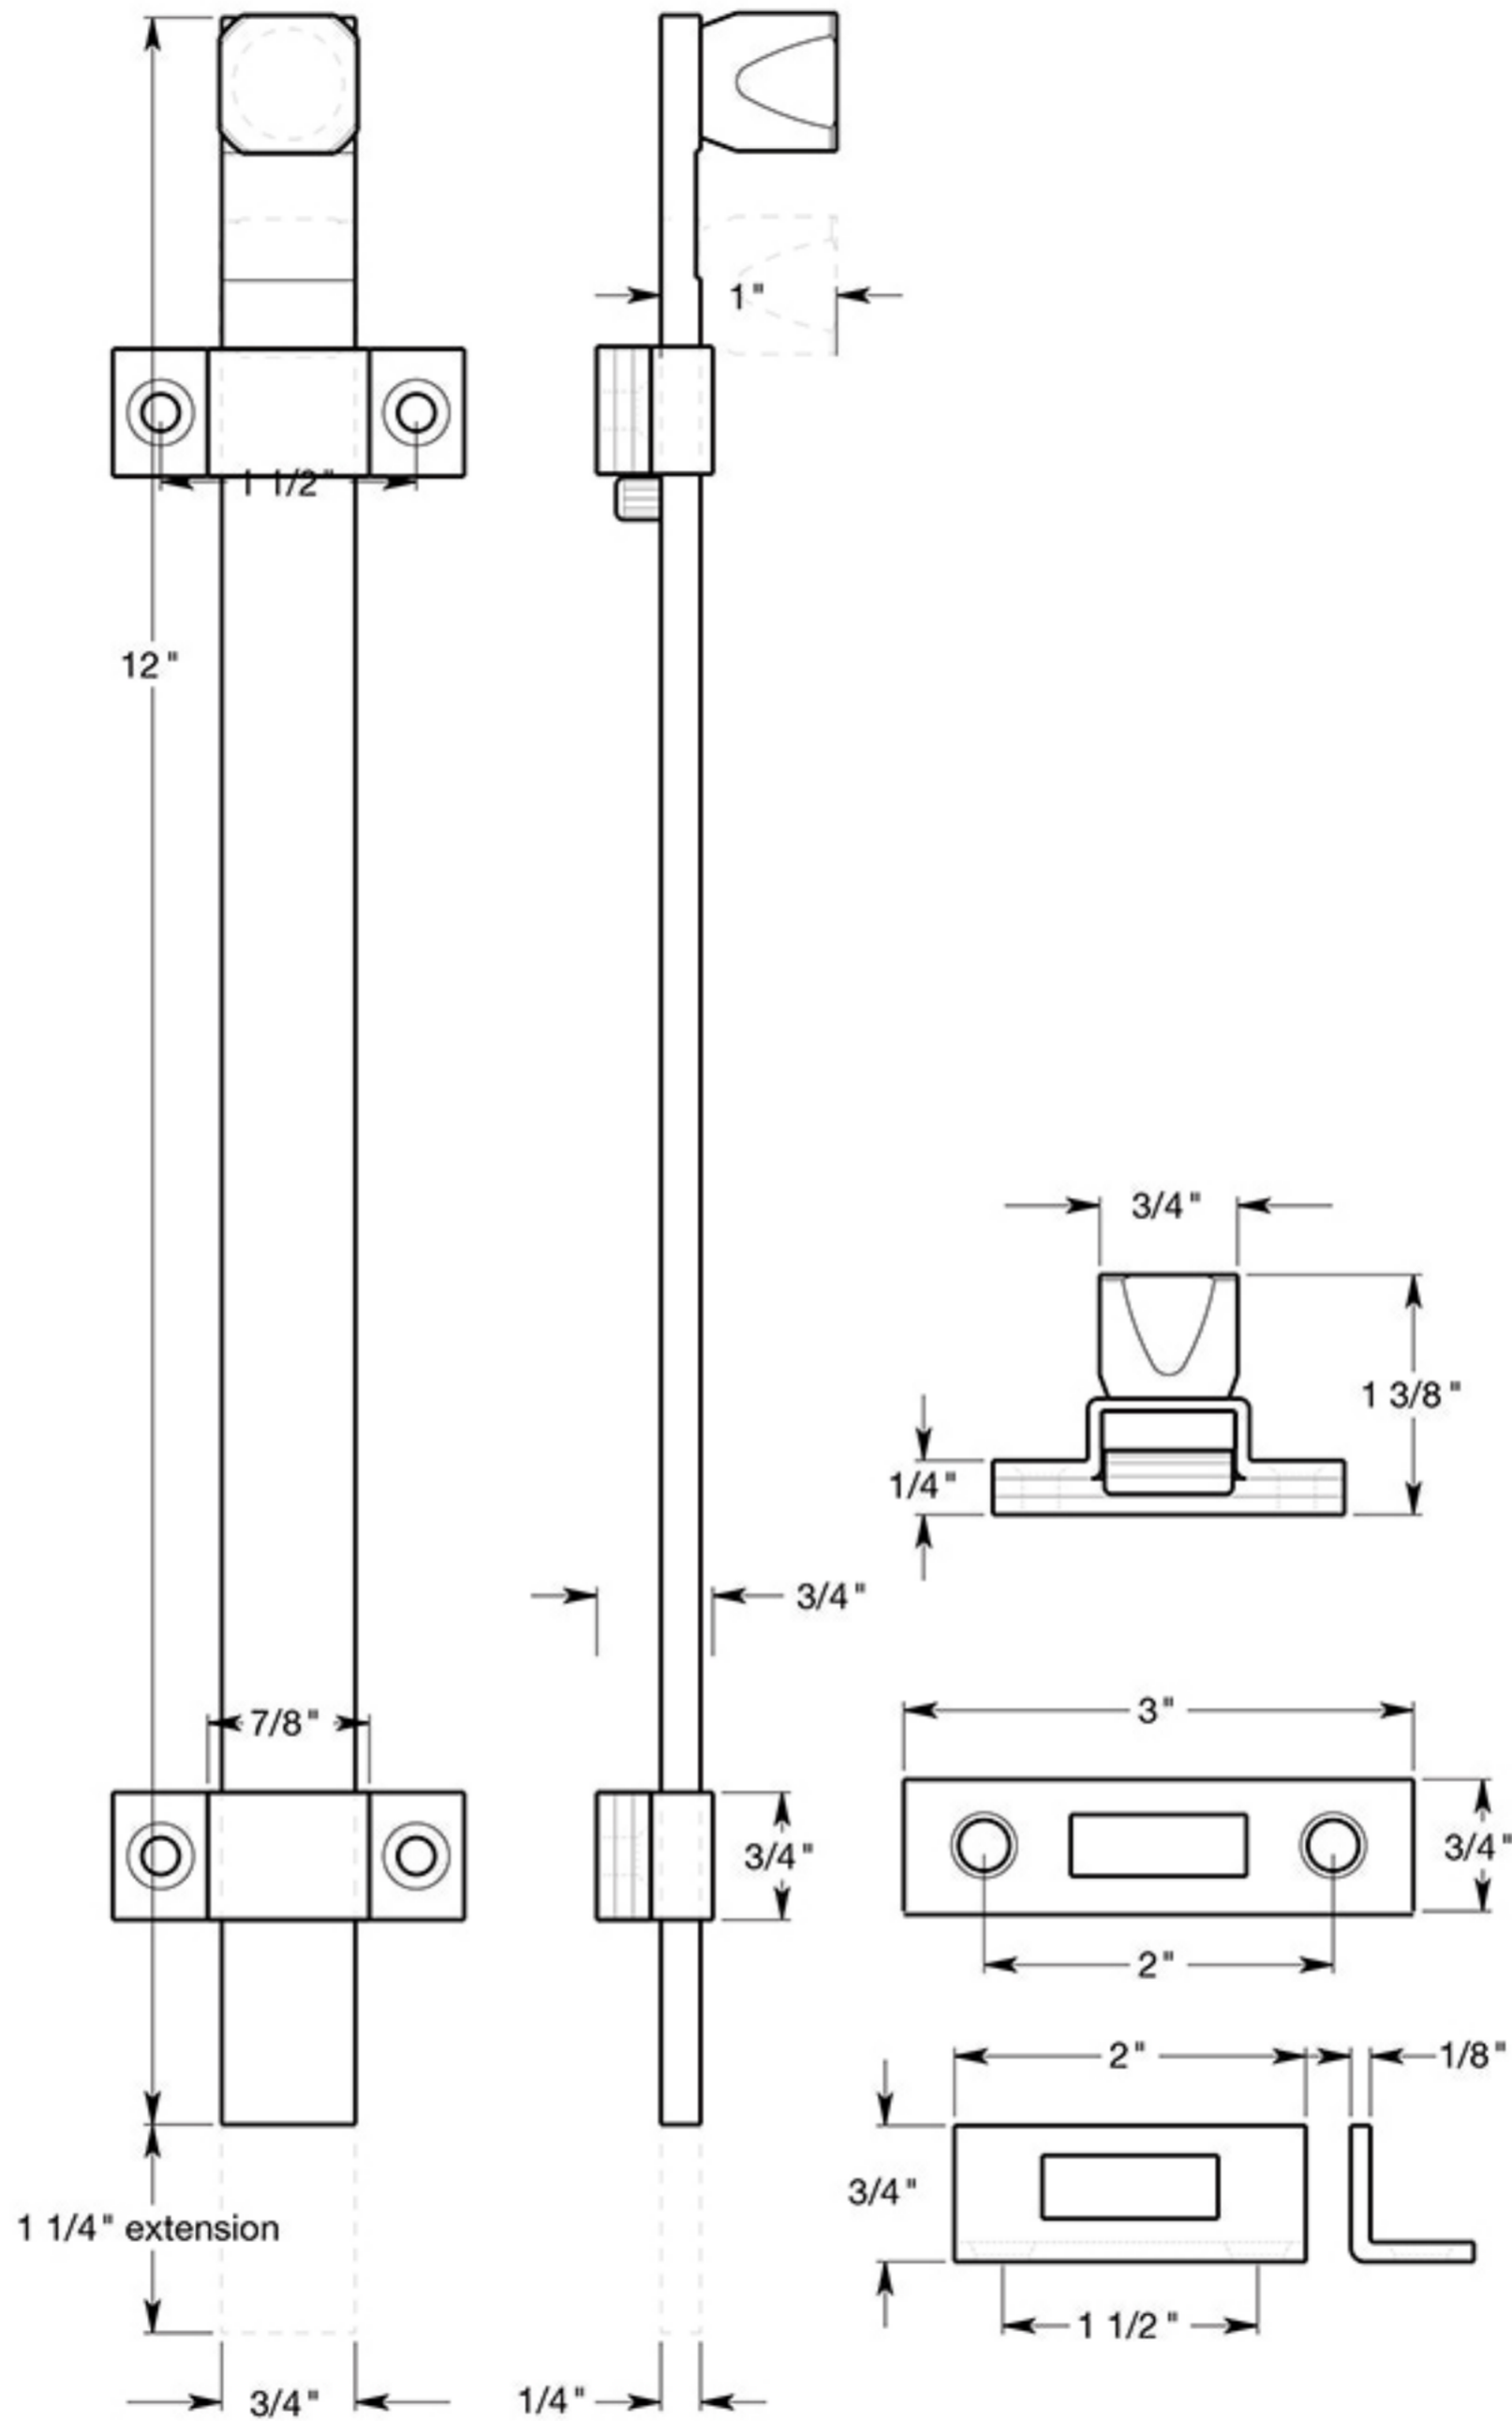

12SSB

12" SECURITY BOLT / HD / STAINLESS STEEL

DRAWING NOT TO SCALE

NOTE: Deltana reserves the right to constantly improve its products and is not responsible for differences between the product in-hand and the specifications contained in this drawing. We do not recommend to pre-drill holes or pre-cut woods or metals based on the drawing information if the veracity of the specifications has not been proven by the live product.