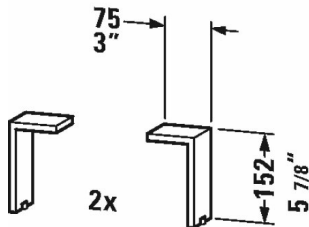

Accessories Legs # UV999100000

| < 5 7/8" Inch > |

Legs	Dimension	Weight	Order number
Aluminum Matt, 2 pieces			
Colors			
M00			
Variant			
	5 7/8" x 1 3/4" x 3/8" Inch		UV999100000
Suitable products			
Vanity unit floorstanding 2 pull-out compartments, upper drawer including cut-out for siphon and siphon cover, for ME by Starck # 233663, 24 3/8" x 19" Inch	24 3/8" x 19" Inch		LC6625
Vanity unit floorstanding 2 pull-out compartments, upper drawer including cut-out for siphon and siphon cover, for ME by Starck # 233683, 32 1/4" x 19" Inch	32 1/4" x 19" Inch		LC6626
Vanity unit floorstanding 2 pull-out compartments, for P3 Comforts # 233265, 24 3/8" x 19" Inch	24 3/8" x 19" Inch		LC6600
Vanity unit floorstanding 2 pull-out compartments, upper drawer including cut-out for siphon and siphon cover, for ME by Starck # 233610, 40 1/8" x 19" Inch	40 1/8" x 19" Inch		LC6627
Vanity unit floorstanding 2 pull-out compartments, upper drawer including cut-out for siphon and siphon cover, for ME by Starck # 233612, 48" x 19" Inch	48" x 19" Inch		LC6628
Vanity unit floorstanding 2 pull-out compartments, for P3 Comforts # 233285, 233385, 233485, 32 1/4" x 19" Inch	32 1/4" x 19" Inch		LC6601
Vanity unit floorstanding 2 pull-out compartments, for P3 Comforts # 233210, 233310, 233410, 40 1/8" x 19" Inch	40 1/8" x 19" Inch		LC6602
Vanity unit floorstanding 2 pull-out compartments, for P3 Comforts # 233212, 233312, 233412, 48" x 19" Inch	48" x 19" Inch		LC6603
Semi-tall cabinet 1 door, 3 glass shelves with Aluminum brackets, 15 3/4" x 9 1/2" Inch	15 3/4" x 9 1/2" Inch		LC1168 L/R
Semi-tall cabinet 1 door, 3 glass shelves with Aluminum brackets, 19 5/8" x 9 1/2" Inch	19 5/8" x 9 1/2" Inch		LC1169 L/R