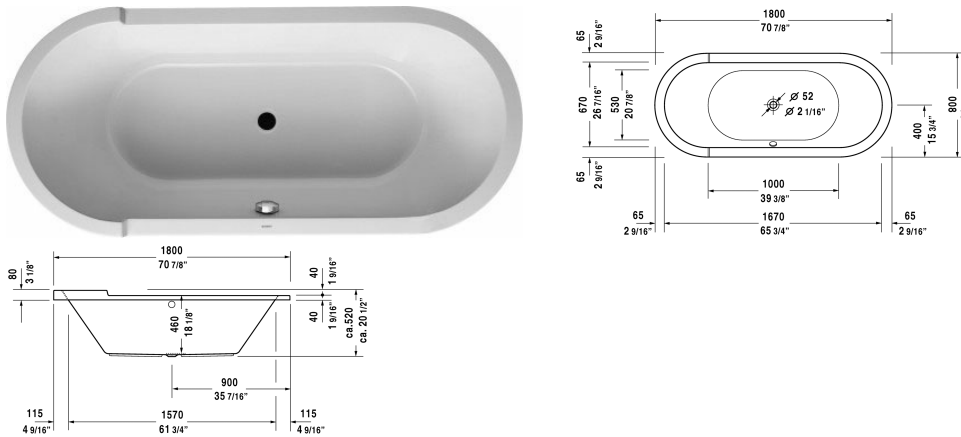

**Starck Tubs/Shower trays Bathtub # 700009000000090**

**< 70 7/8" Inch >**

Bathtub	Dimension	Weight	Order number
oval, drop-in, with two backrest slopes, cUPC® listed*, Sanitary acrylic , Filling capacity 45 gal			
<b>Colors</b>			
00 White			
<b>Variant</b>			
Base tub	70 7/8" x 31 1/2" Inch	57.3 lb	700009000000090
<b>Infobox</b>			
* Complies with the following standards: CSA B45.5/IAPMO Z124			
<b>Suitable products</b>			
Cable-driven waste and overflow ,			790219
Cable-driven waste and overflow brass,			790250
Stereo transducers (speakers) for bathtubs ,			791818
Support frame (included), for D-Code bathtubs,			790133

*All drawings contain the necessary measurements which are subject to standard tolerances. They are stated in inch & mm and are non-binding. Exact measurements, in particular for customized installation scenarios, can only be taken from the finished ceramic piece.*