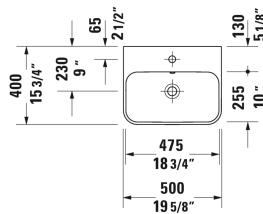

Happy D.2 Plus Washbowl ♿ # 236050..00 / 236050..60 / 236050..00 / 236050..60 / 236050..00 / 236050..60

| < 19 5/8" Inch > |

| Washbowl | Dimension | Weight | Order number |
|--|------------------------|---------|--------------|
| ground, with overflow, with faucet deck, back side unglazed, hardware included, ceramic covered push-open waste included, 19 5/8" Inch | | | |
| Colors | | | |
| 00 White 13 Anthracite Matt 61 White/Anthracite Matt | | | |
| Variant | | | |
| ● inside color White, outside color White | 19 5/8" x 15 3/4" Inch | 20.9 lb | 236050..00 |
| ⊗ inside color White, outside color White | 19 5/8" x 15 3/4" Inch | 20.9 lb | 236050..60 |
| ● inside color Anthracite Matt, outside color Anthracite Matt | 19 5/8" x 15 3/4" Inch | 20.9 lb | 236050..00 |
| ⊗ inside color Anthracite Matt, outside color Anthracite Matt | 19 5/8" x 15 3/4" Inch | 20.9 lb | 236050..60 |
| ● inside color White, outside color Anthracite Matt | 19 5/8" x 15 3/4" Inch | 20.9 lb | 236050..00 |
| ⊗ inside color White, outside color Anthracite Matt | 19 5/8" x 15 3/4" Inch | 20.9 lb | 236050..60 |
| Sanitary ceramics with the special WonderGliss surface finish will remain clean and attractive-looking for a long time to come. When ordering WonderGliss please add a "1" as eleventh digit to the model number. | | | |
| Design Siphon | | 3.3 lb | 005036 |
| Suitable products | | | |
| Vanity unit wall-mounted 1 pull-out compartment, countertop including one cut-out, for 1 above-counter basin centered, 31 1/2" x 21 5/8" Inch | 31 1/2" x 21 5/8" Inch | | KT6694 |
| Vanity unit wall-mounted 1 pull-out compartment, countertop including one cut-out, for 1 above-counter basin centered, 39 3/8" x 21 5/8" Inch | 39 3/8" x 21 5/8" Inch | | KT6695 |
| Vanity unit wall-mounted 1 pull-out compartment, countertop including one cut-out, for 1 above-counter basin centered, 47 1/4" x 21 5/8" Inch | 47 1/4" x 21 5/8" Inch | | KT6696 |
| Vanity unit wall-mounted 2 pull-out compartments, 1 countertop with one cut-out or two cut-outs, for 1 or 2 above-counter basin(s), 55 1/8" x 21 5/8" Inch | 55 1/8" x 21 5/8" Inch | | KT6697 B/L/R |