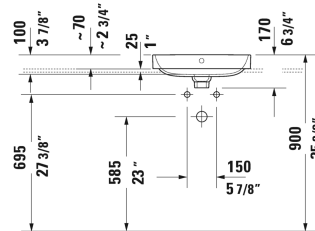

Happy D.2 Plus Washbowl ♿ # 236050..00 / 236050..60 / 236050..00 / 236050..60 / 236050..00 / 236050..60

| < 19 5/8" Inch > |

| Washbowl | Dimension | Weight | Order number |
|--|------------------------|---------|--------------|
| ground, with overflow, with faucet deck, back side unglazed, hardware included, ceramic covered push-open waste included, 19 5/8" Inch | | | |
| Colors | | | |
| 00 White 13 Anthracite Matt 61 White/Anthracite Matt | | | |
| Variant | | | |
| ● inside color White, outside color White | 19 5/8" x 15 3/4" Inch | 20.9 lb | 236050..00 |
| ⊗ inside color White, outside color White | 19 5/8" x 15 3/4" Inch | 20.9 lb | 236050..60 |
| ● inside color Anthracite Matt, outside color Anthracite Matt | 19 5/8" x 15 3/4" Inch | 20.9 lb | 236050..00 |
| ⊗ inside color Anthracite Matt, outside color Anthracite Matt | 19 5/8" x 15 3/4" Inch | 20.9 lb | 236050..60 |
| ● inside color White, outside color Anthracite Matt | 19 5/8" x 15 3/4" Inch | 20.9 lb | 236050..00 |
| ⊗ inside color White, outside color Anthracite Matt | 19 5/8" x 15 3/4" Inch | 20.9 lb | 236050..60 |
| Sanitary ceramics with the special WonderGliss surface finish will remain clean and attractive-looking for a long time to come. When ordering WonderGliss please add a "1" as eleventh digit to the model number. | | | |
| Design Siphon | | 3.3 lb | 005036 |
| Suitable products | | | |
| Vanity unit wall-mounted 1 pull-out compartment, countertop including one cut-out, for 1 above-counter basin centered, 31 1/2" x 21 5/8" Inch | 31 1/2" x 21 5/8" Inch | | KT6694 |
| Vanity unit wall-mounted 1 pull-out compartment, countertop including one cut-out, for 1 above-counter basin centered, 39 3/8" x 21 5/8" Inch | 39 3/8" x 21 5/8" Inch | | KT6695 |
| Vanity unit wall-mounted 1 pull-out compartment, countertop including one cut-out, for 1 above-counter basin centered, 47 1/4" x 21 5/8" Inch | 47 1/4" x 21 5/8" Inch | | KT6696 |
| Vanity unit wall-mounted 2 pull-out compartments, 1 countertop with one cut-out or two cut-outs, for 1 or 2 above-counter basin(s), 55 1/8" x 21 5/8" Inch | 55 1/8" x 21 5/8" Inch | | KT6697 B/L/R |