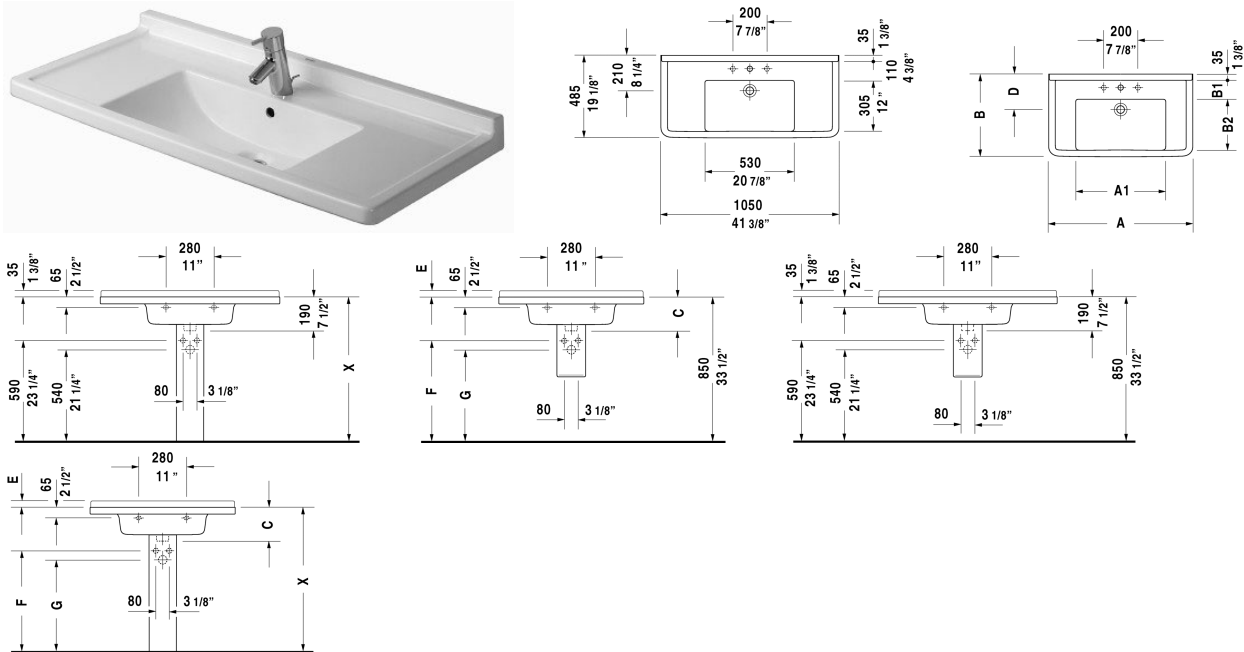

Starck 3 Furniture washbasin & # 0304100000 / 0304100030

< 41 3/8" Inch >

Furniture washbasin	Dimension	Weight	Order number
with faucet deck, hardware included, wall-mounted, cUPC® listed*, 41 3/8" Inch			
<b>Colors</b>			
00 White			
<b>Variant</b>			
● with overflow	41 3/8" x 19 1/8" Inch	56.8 lb	0304100000
●●● with overflow	41 3/8" x 19 1/8" Inch	56.8 lb	0304100030
<b>Infobox</b>			
* Complies with following standards: ASME A112.19.2/CSA B45.1, Washbasin is not ADA compliant in combination with pedestal, siphon cover or metal console			
Sanitary ceramics with the special WonderGliss surface finish will remain clean and attractive-looking for a long time to come. When ordering WonderGliss please add a "1" as eleventh digit to the model number.			
Space-saving siphon	1 1/4" Inch	0.9 lb	005076
<b>Suitable products</b>			

All drawings contain the necessary measurements which are subject to standard tolerances. They are stated in inch & mm and are non-binding. Exact measurements, in particular for customized installation scenarios, can only be taken from the finished ceramic piece.