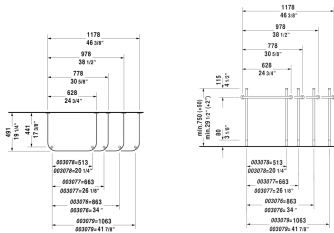

Happy D.2 Metal console # 0030761000

| Metal console | Dimension | Weight | Order number |
|--|------------------------|--------|--------------|
| height adjustable +2", Chrome, for washbasin # 231810 | | | |
| Colors | | | |
| 10 Chrome | | | |
| Variant | | | |
| | | 7.9 lb | 0030761000 |
| Suitable products | | | |
| Furniture washbasin with overflow, with tap platform, overflow clip Chrome included, hardware included, wall-mounted, 39 3/8" x 19 7/8" Inch | 39 3/8" x 19 7/8" Inch | | 231810 |

All drawings contain the necessary measurements which are subject to standard tolerances. They are stated in inch & mm and are non-binding. Exact measurements, in particular for customized installation scenarios, can only be taken from the finished ceramic piece.