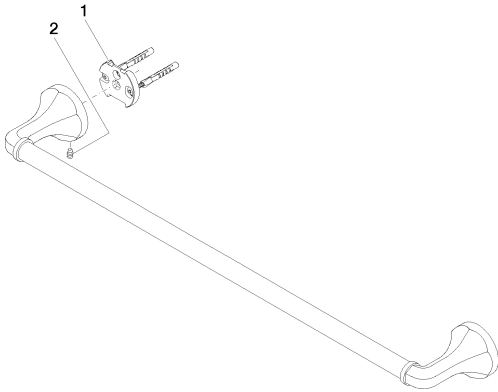

Bathtub - Madison
Towel bar - polished chrome
Article number: 83 060 361-00

- Center to center 23-5/8"
- Width 26"
- Height 2-3/8"
- Flange diameter 2-3/8"
- 3-1/2" Projection
- NOTE: Standard glass mounting is for 3/8" glass only.
- For 1/2" or larger please contact Dornbracht Technical Service.

polished chrome

Dimensional drawing

All dimensions in mm / inch = mm x 0,0394

Bathtub - Madison

Towel bar - polished chrome

Article number: 83 060 361-00

Bathtub - Madison
Towel bar - polished chrome
Article number: 83 060 361-00

Recommended article

12 358 970 90
Mounting bracket for two-sided glass attachment -

Bathtub - Madison
Towel bar - polished chrome
Article number: 83 060 361-00

Spare parts list

Number	Item Number	Designation	Number of units
1	05 17 97 507 00 90	fixing set	2
2	04 31 11 140 00 90	pin	2