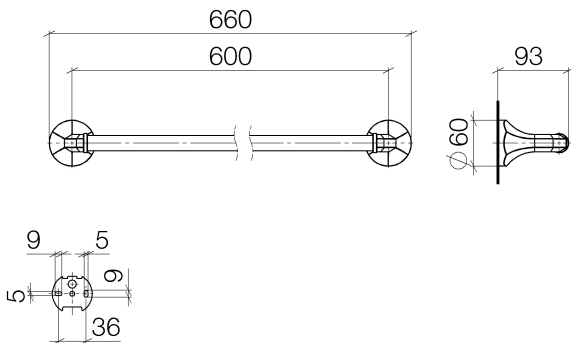

Bathtub - Madison
Towel bar - polished chrome
Article number: 83 060 361-00

- Center to center 23-5/8"
- Width 26"
- Height 2-3/8"
- Flange diameter 2-3/8"
- 3-1/2" Projection
- NOTE: Standard glass mounting is for 3/8" glass only.
- For 1/2" or larger please contact Dornbracht Technical Service.

polished chrome

Dimensional drawing

All dimensions in mm / inch = mm x 0,0394

Bathtub - Madison

Towel bar - polished chrome

Article number: 83 060 361-00

Bathtub - Madison
Towel bar - polished chrome
Article number: 83 060 361-00

Recommended article

12 358 970 90
Mounting bracket for two-sided glass attachment -

Bathtub - Madison
Towel bar - polished chrome
Article number: 83 060 361-00

Spare parts list

Number	Item Number	Designation	Number of units
1	05 17 97 507 00 90	fixing set	2
2	04 31 11 140 00 90	pin	2