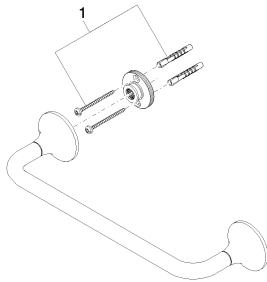

Bathtub - VAIA

Towel bar - polished chrome

Article number: 83 030 809-00

- Center to center 11-3/4"
- Width 14-1/8"
- Height 2-3/8"
- Flange diameter 2-3/8"
- 3-7/8" Projection

polished chrome

## Dimensional drawing

All dimensions in mm / inch = mm x 0,0394

Bathtub - VAIA

Towel bar - polished chrome

Article number: 83 030 809-00

Bathtub - VAIA  
Towel bar - polished chrome  
Article number: 83 030 809-00

### Spare parts list

Number	Item Number	Designation	Number of units
1	05 30 31 025 00 90	fixing set	1