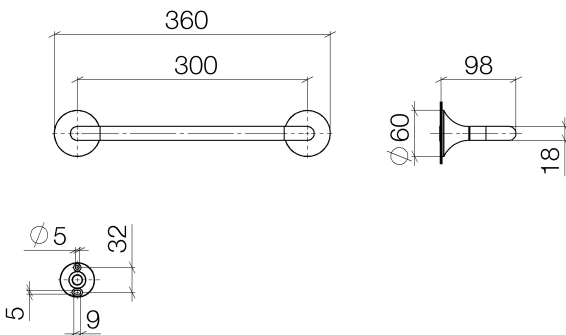

Bathtub - VAIA

Towel bar - polished chrome

Article number: 83 030 809-00

- Center to center 11-3/4"
- Width 14-1/8"
- Height 2-3/8"
- Flange diameter 2-3/8"
- 3-7/8" Projection

polished chrome

## Dimensional drawing

All dimensions in mm / inch = mm x 0,0394

Bathtub - VAIA

Towel bar - polished chrome

Article number: 83 030 809-00

Bathtub - VAIA  
Towel bar - polished chrome  
Article number: 83 030 809-00

### Spare parts list

Number	Item Number	Designation	Number of units
1	05 30 31 025 00 90	fixing set	1