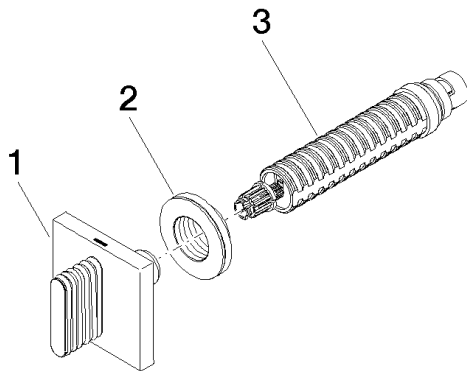

## Required article

35 607 970-90 0010

Rough for volume control 1/2"

Bathtub - CL.1

Volume Control counter-clockwise closing hot 1/2" - polished chrome

Article number: 36 617 707-00

### Spare parts list

Number	Item Number	Designation	Number of units
1	90 20 70 055 03-00	handle ( hot )	1
2	09 21 02 108 90	disc	1
3	90 90 03 142 00 90	top	1