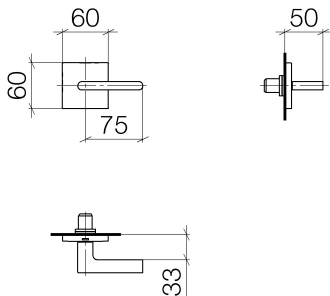

Bathtub - CL.1

Volume Control counter-clockwise closing hot 1/2" - polished chrome

Article number: 36 607 717-00

- Flange 2-3/8" x 2-3/8"
- Ceramic disc cartridge
- (ADA)

polished chrome

Accessory is required for this item.

Dimensional drawing

All dimensions in mm / inch = mm x 0,0394

Bathtub - CL.1

Volume Control counter-clockwise closing hot 1/2" - polished chrome

Article number: 36 607 717-00

Bathtub - CL.1

Volume Control counter-clockwise closing hot 1/2" - polished chrome

Required article

35 607 970-90 0010

Rough for volume control 1/2"