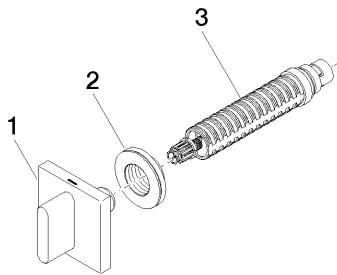

## Required article

35 607 970-90 0010

Rough for volume control 1/2"

Bathtub - CL.1

Volume Control counter-clockwise closing hot 1/2" - polished chrome

Article number: 36 607 707-00

### Spare parts list

Number	Item Number	Designation	Number of units
1	90 20 70 051 03-00	handle ( hot )	1
2	09 21 02 108 90	disc	1
3	90 90 03 142 00 90	top	1