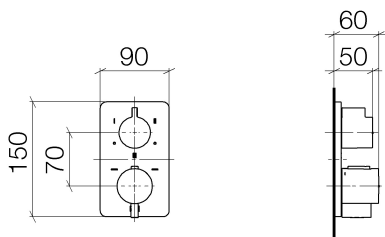

Shower - LULU

Concealed thermostat with three-way volume control - polished chrome

Article number: 36 428 710-00 0010

- Diverter with integrated volume control and integrated stops
- Cover plate 5-7/8" x 3-1/2"
- Temperature control handle with safety lock at 100 °F/ 38°C
- Max. temperature can be set on the trim
- (ADA)

polished chrome

Accessory is required for this item.

Dimensional drawing

All dimensions in mm / inch = mm x 0,0394

Shower - LULU

Concealed thermostat with three-way volume control - polished chrome

Article number: 36 428 710-00 0010

Shower - LULU

Concealed thermostat with three-way volume control - polished chrome

Article number: 36 428 710-00 0010

Other surface finishes

platinum matte

36 428 710-06 0010

More custom finish options are available via special production (xTra Service). Please see our finish matrix for availability and pricing or contact a Dornbracht representative.

Required article

35 428 970-90 0010

Concealed thermostat with
integrated supply stops -

Shower - LULU

Concealed thermostat with three-way volume control - polished chrome

Article number: 36 428 710-00 0010