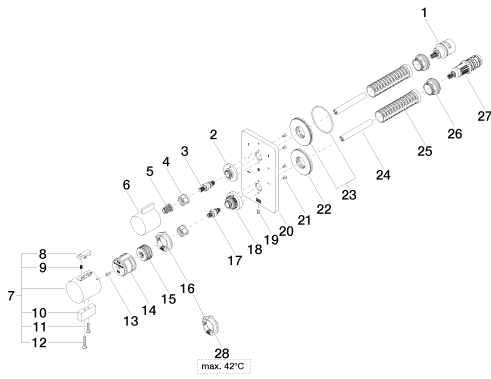

Shower - LULU

Concealed thermostat with three-way volume control - polished chrome

Article number: 36 428 710-00 0010

- Diverter with integrated volume control and integrated stops
- Cover plate 5-7/8" x 3-1/2"
- Temperature control handle with safety lock at 100 °F/ 38°C
- Max. temperature can be set on the trim
- (ADA)

polished chrome

Accessory is required for this item.

Dimensional drawing

All dimensions in mm / inch = mm x 0,0394

Shower - LULU

Concealed thermostat with three-way volume control - polished chrome

Article number: 36 428 710-00 0010

Required article

35 428 970-90 0010

Concealed thermostat with
integrated supply stops -

Shower - LULU

Concealed thermostat with three-way volume control - polished chrome

Article number: 36 428 710-00 0010

Spare parts list

Number	Item Number	Designation	Number of units
1	90 90 03 168 00 90	diverter	1
2	09 12 12 053-00	base	1
3	04 29 06 111 00-00	spindle	1
4	09 23 30 023 90	nut	2
5	09 12 12 002 90	fixing cap	1
6	09 20 67 006-00	handle	1
7	04 17 33 006 00-00	handle	1
8	09 21 33 010-00	handle	1
9	09 16 02 027 90	spring	1
10	09 20 33 006-00	handle	1
11	09 30 30 159-00	screw	1
12	09 30 30 160-00	screw	1
13	09 30 30 124 90	screw	1
14	09 12 12 052 90	base	1
15	09 12 12 054 90	base	1
16	09 28 10 152 90	regulator	1
17	04 29 06 024 00-00	spindle	1
18	09 12 12 051-00	base	1
19	09 31 11 134 90	pin	1
20	09 11 02 317-00	plate	1
21	09 30 30 157 90	screw	4
22	09 30 01 188 90	disc	1
23	90 30 01 190 00 90	disc	1
24	09 23 01 124 90	sleeve	2
25	09 18 40 077 90	sleeve	2
26	09 24 04 257 90	nut	2
27	90 15 02 012 00 90	cartridge	1
28	09 28 10 151 90	regulator	1