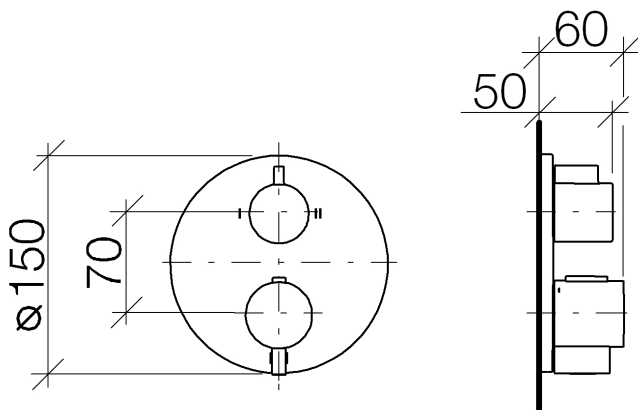

## Shower - Meta

Concealed thermostat with two-way volume control - polished chrome

Article number: 36 426 970-00 0010

- Diverter with integrated volume control and integrated stops
- Cover plate Ø 5-7/8"
- Temperature control handle with safety lock at 100 °F/ 38°C
- Max. temperature can be set on the trim
- (ADA)

## Dimensional drawing

All dimensions in mm / inch = mm x 0,0394

Shower - Meta

Concealed thermostat with two-way volume control - polished chrome

Article number: 36 426 970-00 0010

Flow rate chart

## Shower - Meta

Concealed thermostat with two-way volume control - polished chrome

Article number: 36 426 970-00 0010