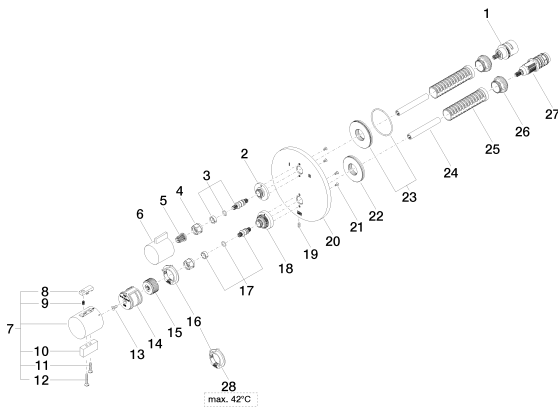

## Dimensional drawing

All dimensions in mm / inch = mm x 0,0394

Shower - Meta

Concealed thermostat with two-way volume control - polished chrome

Article number: 36 426 970-00 0010

Flow rate chart

### Required article

35 426 970-90 0010

Concealed thermostat with integrated supply stops -

## Shower - Meta

Concealed thermostat with two-way volume control - polished chrome

Article number: 36 426 970-00 0010

### Spare parts list

Number	Item Number	Designation	Number of units
1	90 90 03 163 00 90	diverter	1
2	09 12 12 053-00	base	1
3	04 29 06 111 00-00	spindle	1
4	09 23 30 023 90	nut	2
5	09 12 12 002 90	fixing cap	1
6	09 20 67 006-00	handle	1
7	04 17 33 006 00-00	handle	1
8	09 21 33 010-00	handle	1
9	09 16 02 027 90	spring	1
10	09 20 33 006-00	handle	1
11	09 30 30 159-00	screw	1
12	09 30 30 160-00	screw	1
13	09 30 30 124 90	screw	1
14	09 12 12 052 90	base	1
15	09 12 12 054 90	base	1
16	09 28 10 152 90	regulator	1
17	04 29 06 024 00-00	spindle	1
18	09 12 12 051-00	base	1
19	09 31 11 134 90	pin	1
20	09 11 02 266-00	plate	1
21	09 30 30 157 90	screw	4
22	09 30 01 188 90	disc	1
23	90 30 01 190 00 90	disc	1
24	09 23 01 124 90	sleeve	2
25	09 18 40 077 90	sleeve	2
26	09 24 04 257 90	nut	2
27	90 15 02 012 00 90	cartridge	1
28	09 28 10 151 90	regulator	1