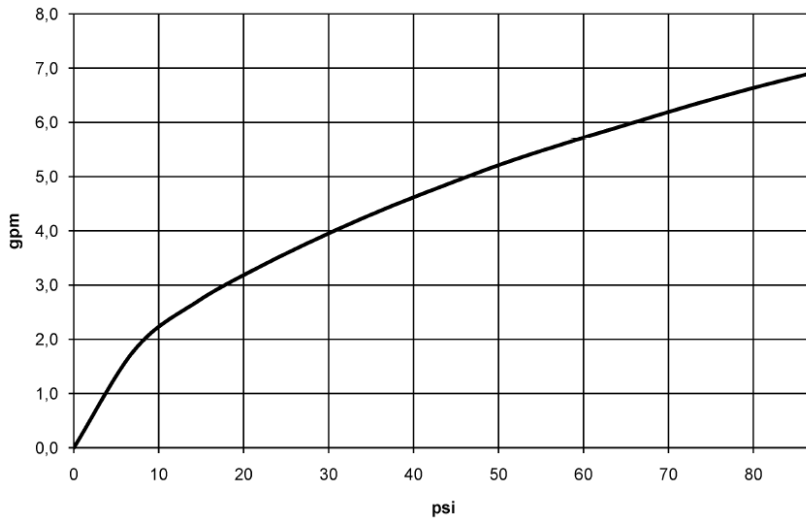

## Shower - Meta

Concealed thermostat with two-way volume control - polished chrome

Article number: 36 426 970-00 0010

- Diverter with integrated volume control and integrated stops
- Cover plate Ø 5-7/8"
- Temperature control handle with safety lock at 100 °F/ 38°C
- Max. temperature can be set on the trim
- (ADA)

## Dimensional drawing

All dimensions in mm / inch = mm x 0,0394

Shower - Meta

Concealed thermostat with two-way volume control - polished chrome

Article number: 36 426 970-00 0010

Flow rate chart