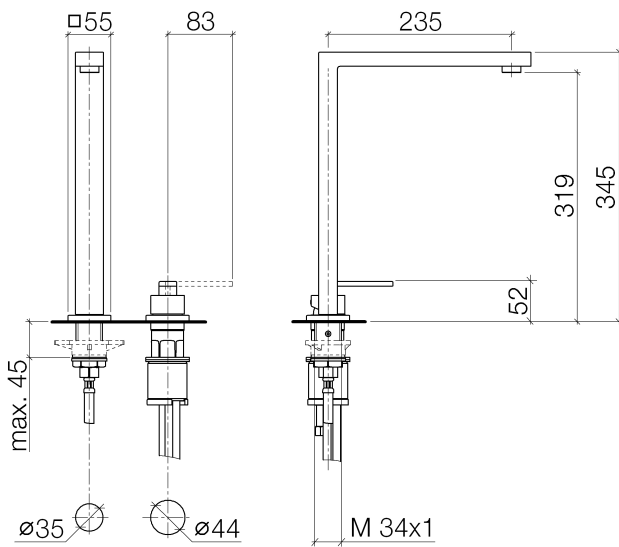

Kitchen - Lot

Two-hole mixer with individual flanges - polished chrome

Article number: 32 800 680-00 0010

- 9-1/4" Projection
- Swiveling spout 360°
- Areated stream
- Total height 13-5/8"
- Height to aerator/spout outlet 12-1/2"
- Individual flanges 2-1/8" x 2-1/8"
- Spout hole diameter 1-3/8"
- Single-lever mixer hole diameter 1-3/4"
- 2x 3/8" US flexible supply lines
- Water flow rate limited to max. 1.5 gpm
- lead-free
- (ADA)
- Flexible positioning of components

polished chrome

Kitchen - Lot
Two-hole mixer with individual flanges - polished chrome
Article number: 32 800 680-00 0010

Dimensional drawing

All dimensions in mm / inch = mm x 0,0394

Flow rate chart

Kitchen - Lot

Two-hole mixer with individual flanges - polished chrome

Article number: 32 800 680-00 0010

Other surface finishes

platinum matte

32 800 680-06 0010

platinum

32 800 680-08 0010

Brushed Durabrass

Article number: 32 800 680-00 0010

Spare parts list

Number	Item Number	Designation	Number of units
1	90 11 06 188 08-00	spout	1
2	90 23 01 029 04-00	aerator	1
3	04 23 10 044 01 90	fixing set	1
4	90 27 78 023 00-00	rosette	1
5	09 30 30 057 90	screw	1
6	09 30 11 028 90	disc	1
7	09 14 10 077 90	seal	1
8	04 24 04 166 10 90	nipple	1
9	09 14 20 002 90	seal	1
10	90 20 78 040 00-00	handle	1
11	09 24 04 142-00	nut	1
12	09 14 10 037 90	seal	1
13	04 28 10 148 00 90	accessories	1
14	90 15 05 061 00 90	cartridge	1
15	09 30 01 100 10 90	sleeve	1
16	09 27 78 007-00	rosette	1
17	04 30 11 038 02 90	fixing set	1
18	09 31 11 011 90	pin	1
19	09 18 40 079 90	sleeve	1
20	04 30 04 045 00 90	Flexible supply line 3/8"	2
21	04 30 04 019 00 90	hose	1