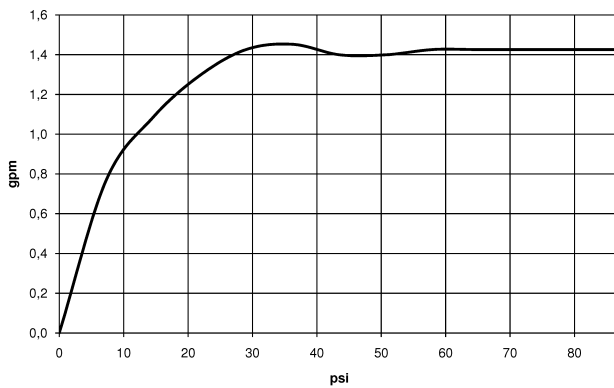

Kitchen - Lot

Two-hole mixer with individual flanges - polished chrome

Article number: 32 800 680-00 0010

- 9-1/4" Projection
- Swiveling spout 360°
- Areated stream
- Total height 13-5/8"
- Height to aerator/spout outlet 12-1/2"
- Individual flanges 2-1/8" x 2-1/8"
- Spout hole diameter 1-3/8"
- Single-lever mixer hole diameter 1-3/4"
- 2x 3/8" US flexible supply lines
- Water flow rate limited to max. 1.5 gpm
- lead-free
- (ADA)
- Flexible positioning of components

polished chrome

Kitchen - Lot
Two-hole mixer with individual flanges - polished chrome
Article number: 32 800 680-00 0010

Dimensional drawing

All dimensions in mm / inch = mm x 0,0394

Flow rate chart

Kitchen - Lot