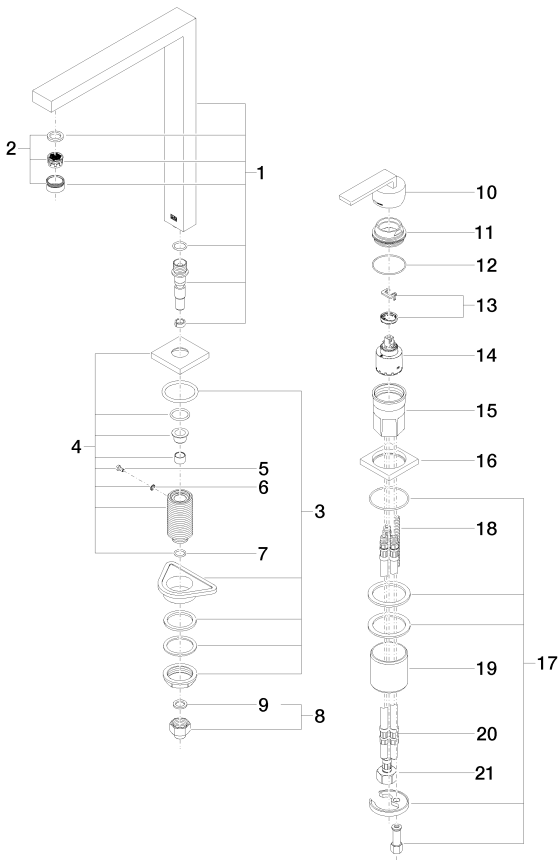

Kitchen - Lot

Two-hole mixer with individual flanges - polished chrome

Article number: 32 800 680-00 0010

- 9-1/4" Projection
- Swiveling spout 360°
- Areated stream
- Total height 13-5/8"
- Height to aerator/spout outlet 12-1/2"
- Individual flanges 2-1/8" x 2-1/8"
- Spout hole diameter 1-3/8"
- Single-lever mixer hole diameter 1-3/4"
- 2x 3/8" US flexible supply lines
- Water flow rate limited to max. 1.5 gpm
- lead-free
- (ADA)
- Flexible positioning of components

polished chrome

Kitchen - Lot
Two-hole mixer with individual flanges - polished chrome
Article number: 32 800 680-00 0010

Dimensional drawing

All dimensions in mm / inch = mm x 0,0394

Flow rate chart

Kitchen - Lot

Recommended article

10 714 970-00

AIR SWITCH operating button, trim parts only - polished chrome

82 439 970-00

Soap dispenser with flange - polished chrome

Kitchen - Lot

Two-hole mixer with individual flanges - polished chrome

Article number: 32 800 680-00 0010

Spare parts list

Number	Item Number	Designation	Number of units
1	90 11 06 188 08-00	spout	1
2	90 23 01 029 04-00	aerator	1
3	04 23 10 044 01 90	fixing set	1
4	90 27 78 023 00-00	rosette	1
5	09 30 30 057 90	screw	1
6	09 30 11 028 90	disc	1
7	09 14 10 077 90	seal	1
8	04 24 04 166 10 90	nipple	1
9	09 14 20 002 90	seal	1
10	90 20 78 040 00-00	handle	1
11	09 24 04 142-00	nut	1
12	09 14 10 037 90	seal	1
13	04 28 10 148 00 90	accessories	1
14	90 15 05 061 00 90	cartridge	1
15	09 30 01 100 10 90	sleeve	1
16	09 27 78 007-00	rosette	1
17	04 30 11 038 02 90	fixing set	1
18	09 31 11 011 90	pin	1
19	09 18 40 079 90	sleeve	1
20	04 30 04 045 00 90	Flexible supply line 3/8"	2
21	04 30 04 019 00 90	hose	1