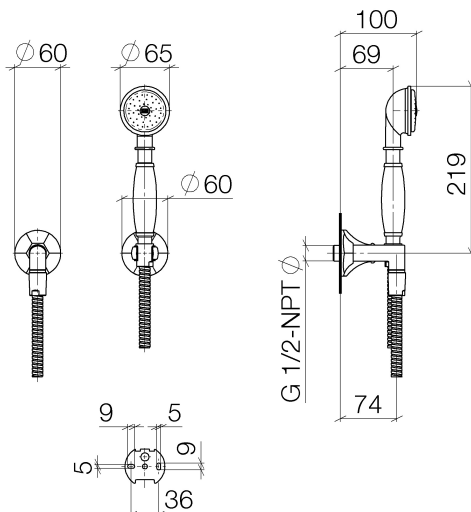

## Bathtub - Madison

Hand shower set with individual flanges - polished chrome

Article number: 27 803 371-00 0010

- Ø 2-1/2"
- Standard spray mode
- Descaling system
- 1/2" Shower outlet
- Wall elbow with flange Ø 2-3/8"
- Wall bracket with flange Ø 2-3/8"
- Metal shower hose 49-1/4" with anti-twist device
- 1/2" wall elbow
- Water flow rate limited to max. 1.8 gpm
- Internal backflow preventer.

## Dimensional drawing

Bathtub - Madison  
Hand shower set with individual flanges - polished chrome  
Article number: 27 803 371-00 0010

All dimensions in mm / inch = mm x 0,0394

### Required article

35 080 970-90 0010

Rough-in adapter -

Bathtub - Madison

Hand shower set with individual flanges - polished chrome

Article number: 27 803 371-00 0010

### Spare parts list

Number	Item Number	Designation	Number of units
1	28 450 370-00 0010	Wall elbow - polished chrome	1
2	28 050 371-00	Wall bracket - polished chrome	1
3	28 104 970-00	Metal shower hose 1/2" x 1/2" x 49-1/4" - polished chrome	1
4	28 002 970-00 0010	Metal hand shower with porcelain (white) handle - polished chrome	1