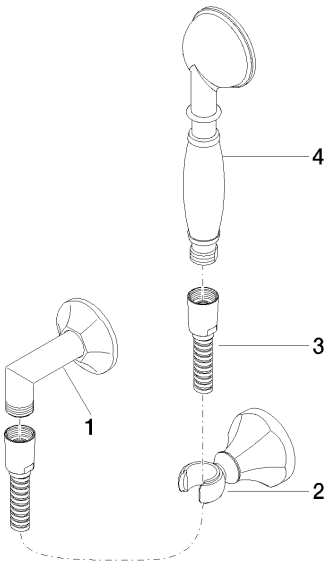

## Bathtub - Madison

Hand shower set with individual flanges - polished chrome

Article number: 27 803 371-00 0010

- Ø 2-1/2"
- Standard spray mode
- Descaling system
- 1/2" Shower outlet
- Wall elbow with flange Ø 2-3/8"
- Wall bracket with flange Ø 2-3/8"
- Metal shower hose 49-1/4" with anti-twist device
- 1/2" wall elbow
- Water flow rate limited to max. 1.8 gpm
- Internal backflow preventer.

## Dimensional drawing

Bathtub - Madison  
Hand shower set with individual flanges - polished chrome  
Article number: 27 803 371-00 0010

All dimensions in mm / inch = mm x 0,0394

### Required article

35 080 970-90 0010

Rough-in adapter -

Bathtub - Madison

Hand shower set with individual flanges - polished chrome

Article number: 27 803 371-00 0010

### Spare parts list

Number	Item Number	Designation	Number of units
1	28 450 370-00 0010	Wall elbow - polished chrome	1
2	28 050 371-00	Wall bracket - polished chrome	1
3	28 104 970-00	Metal shower hose 1/2" x 1/2" x 49-1/4" - polished chrome	1
4	28 002 970-00 0010	Metal hand shower with porcelain (white) handle - polished chrome	1