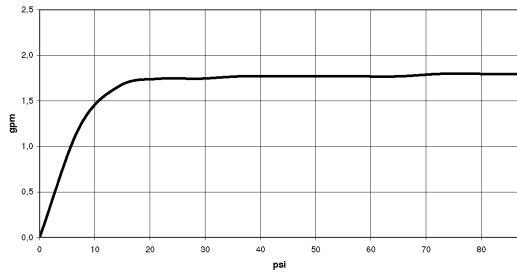

## Dimensional drawing

Bathtub - Madison  
Hand shower set with individual flanges - polished chrome  
Article number: 27 803 371-00 0010

All dimensions in mm / inch = mm x 0,0394

### Flow rate chart